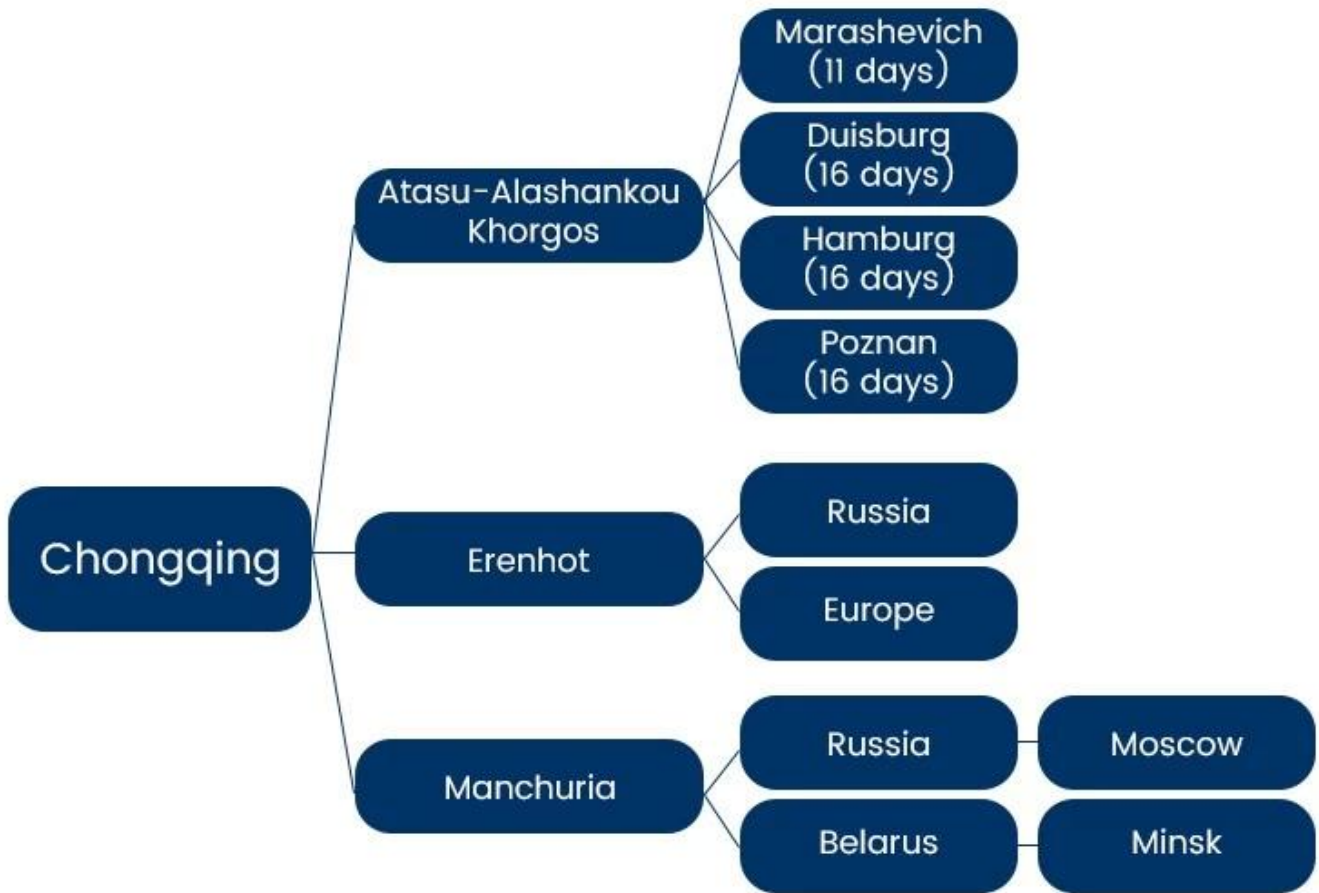

Professional Service Quality

Over half of staffs working of Sunny Worldwide Logistics is about 5-13 years. Detailed division of labor in each department, including sales department, operation department, market department, customer service department.

Strong Custom Clearance Ability

Proficient in customs clearance and tax rates in the United States, Europe, Australia, etc., customs clearance 1-2 days earlier.

Quickly Problem Solved Ability

Emergency solutions must be offered with 30minutes if any. You may not find other companies like us in Shenzhen.

Service Routes

These area is our advantage routes, we're able to provide more competitive cost for you. China-Europe railway, Central Asia railway, China-Russia railway, International multimodal transport