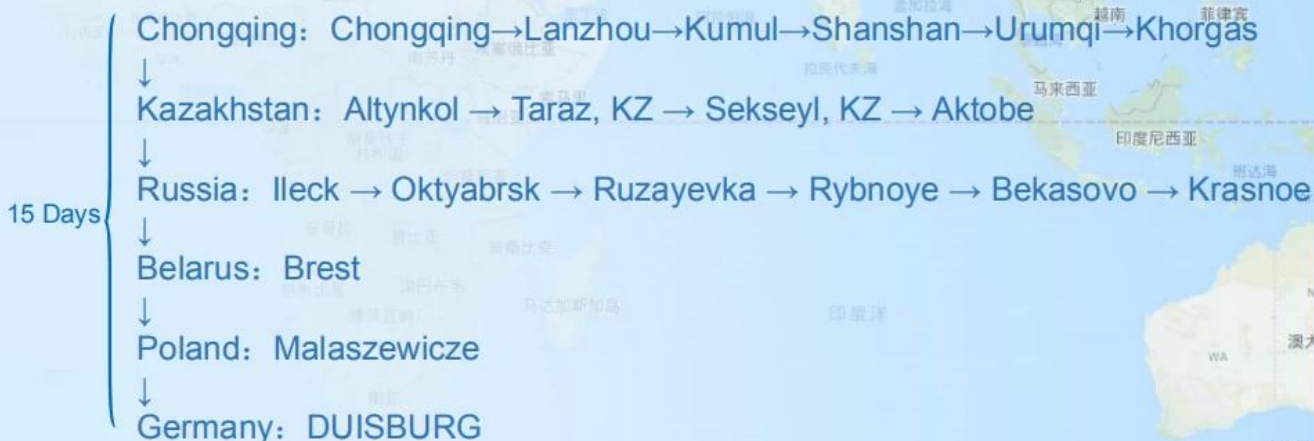

Railway Forwarder China□□□□□□**FCL LCL**□□□□□□□□□□

Yuxinou Railway

Sunny Worldwide Logistics (Shenzhen) Ltd.

Railway Transportation

Save 60% time compare with Sea freight

Save 80% cost compare with Air freight

FCL Service

- ✓ Booking container
- ✓ Trucking from main city in China to Chongqing
- ✓ Customs clearance and Europe door delivery
- ✓ Stable shipping time
- ✓ Arrange T1 docs for transfer to destination

LCL Service

- ✓ Pick up cargo from supplier in China
- ✓ Provide customs clearance service
- ✓ Delivery to door service
- ✓ Regular schedule per week

POL	POD	SCHEDULE	T/T
Chongqing	Malaszewicze	Wed./Thu./Fri./Sat.	13 days
Chongqing	Moscow	Tue.	14 days
Chongqing	Duisburg	Everyday	15 days
Chongqing	Hamburg	Sun.	15 days

Sunny Worldwide Logistics (SZ) Limited

Shipping Time

Shipping& Main Service	America	Europe	Japan	Southeast Asia	Australia	Other Country
Amazon FBA	DDP 5-6days	DDP 6-7days	DDP 4-5days	DDP 3-4days	2-3 days	NO Service
Express	2-3 days	2-3 days	2-3 days	2-3 days	2-3 days	4-5 days
Sea Freight	DDP 18-22days	DDP 20-25days	DDP 5-7days	DDP 5-7days	Port TO Port	
Air Freight	Airline :EK AA PO CA HU NH EY TK OZ CZ CX BY, etc. Airport to airport plus delivery					