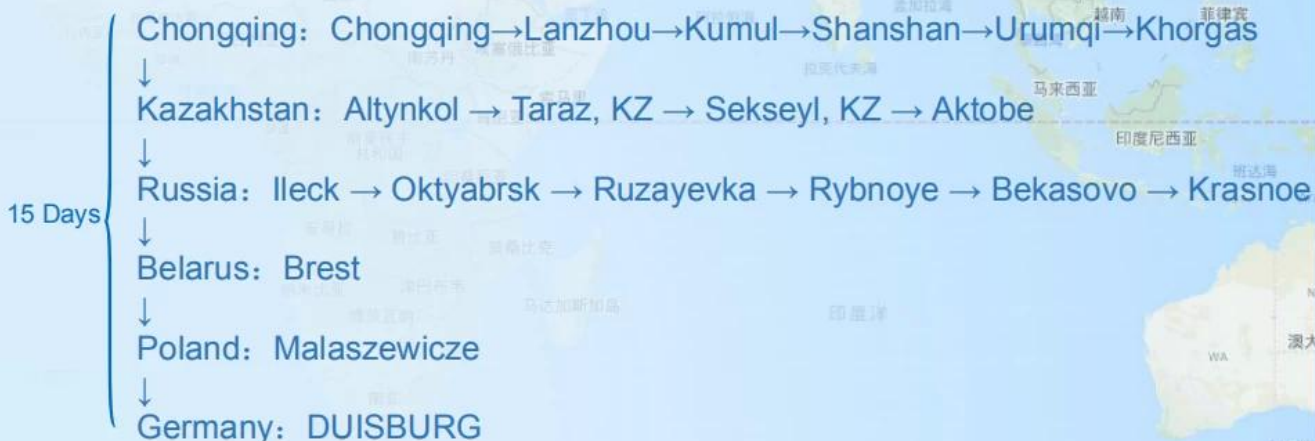

□□□□□□□□□□□□□□□□□□□□□□□□**FCL LCL**

Yuxinou Railway

Sunny Worldwide Logistics (Shenzhen) Ltd.

Railway Transportation

Save 60% time compare with Sea freight

Save 80% cost compare with Air freight

FCL Service

- ✓ Pick up cargo from supplier in China
- ✓ Provide customs clearance service
- ✓ Delivery to door service
- ✓ Regular schedule per week

POL	POD	SCHEDULE	T/T
Chongqing	Malaszewicze	Wed./Thu./Fri./Sat.	13 days
Chongqing	Moscow	Tue.	14 days
Chongqing	Duisburg	Everyday	15 days
Chongqing	Hamburg	Sun.	15 days

Service Routes

These area is our advantage routes,
we're able to provide more competitive cost for you.

Be your Reliable Shipping Agent

1) International Air Transport Resources

Lots of worldwide airplane is our partner, it can help to ship your cargo anywhere in the world with a single network of airlines.

Sunny Worldwide Logistics (SZ) Limited

Shipping Time

Shipping& Main Service	America	Europe	Japan	Southeast Asia	Australia	Other Country
Amazon FBA	DDP 5-6days	DDP 6-7days	DDP 4-5days	DDP 3-4days	2-3 days	NO Service
Express	2-3 days	2-3 days	2-3 days	2-3 days	2-3 days	4-5 days
Sea Freight	DDP 18-22days	DDP 20-25days	DDP 5-7days	DDP 5-7days	Port TO Port	
Air Freight	Airline :EK AA PO CA HU NH EY TK OZ CZ CX BY, etc. Airport to airport plus delivery					