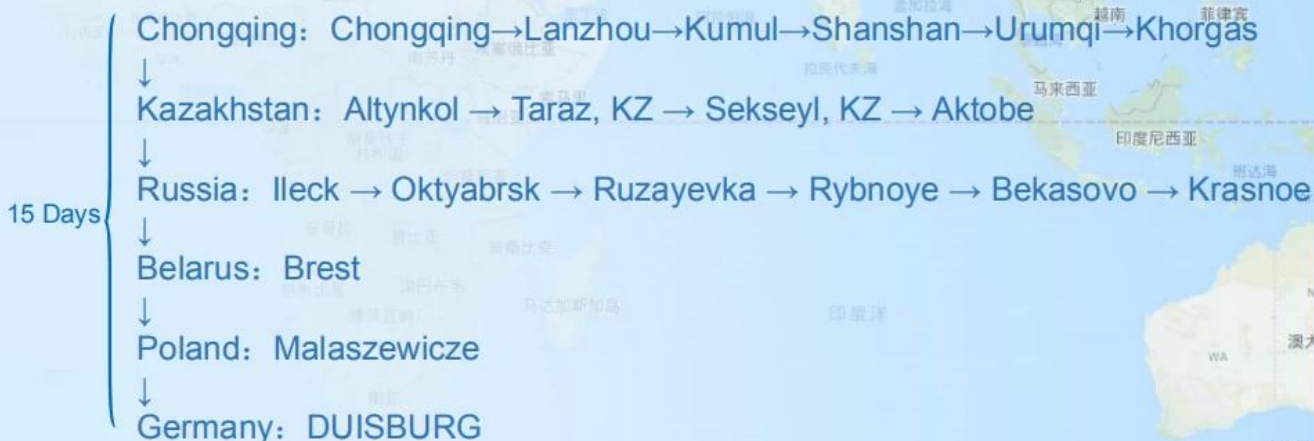

Railway Forwarder China Humant  **FCL LCL**

Yuxinou Railway

Sunny Worldwide Logistics (Shenzhen) Ltd.

Railway Transportation

Save 60% time compare with Sea freight

Save 80% cost compare with Air freight

FCL Service

- ✓ Booking container
- ✓ Trucking from main city in China to Chongqing
- ✓ Customs clearance and Europe door delivery
- ✓ Stable shipping time
- ✓ Arrange T1 docs for transfer to destination

LCL Service

- ✓ Pick up cargo from supplier in China
- ✓ Provide customs clearance service
- ✓ Delivery to door service
- ✓ Regular schedule per week

POL	POD	SCHEDULE	T/T
Chongqing	Malaszewicze	Wed./Thu./Fri./Sat.	13 days
Chongqing	Moscow	Tue.	14 days
Chongqing	Duisburg	Everyday	15 days
Chongqing	Hamburg	Sun.	15 days

Sunny Worldwide Logistics (SZ) Limited

Shipping Time

Shipping& Main Service	America	Europe	Japan	Southeast Asia	Australia	Other Country
Amazon FBA	DDP 5-6days	DDP 6-7days	DDP 4-5days	DDP 3-4days	2-3 days	NO Service
Express	2-3 days	2-3 days	2-3 days	2-3 days	2-3 days	4-5 days
Sea Freight	DDP 18-22days	DDP 20-25days	DDP 5-7days	DDP 5-7days	Port TO Port	
Air Freight	Airline :EK AA PO CA HU NH EY TK OZ CZ CX BY, etc. Airport to airport plus delivery					