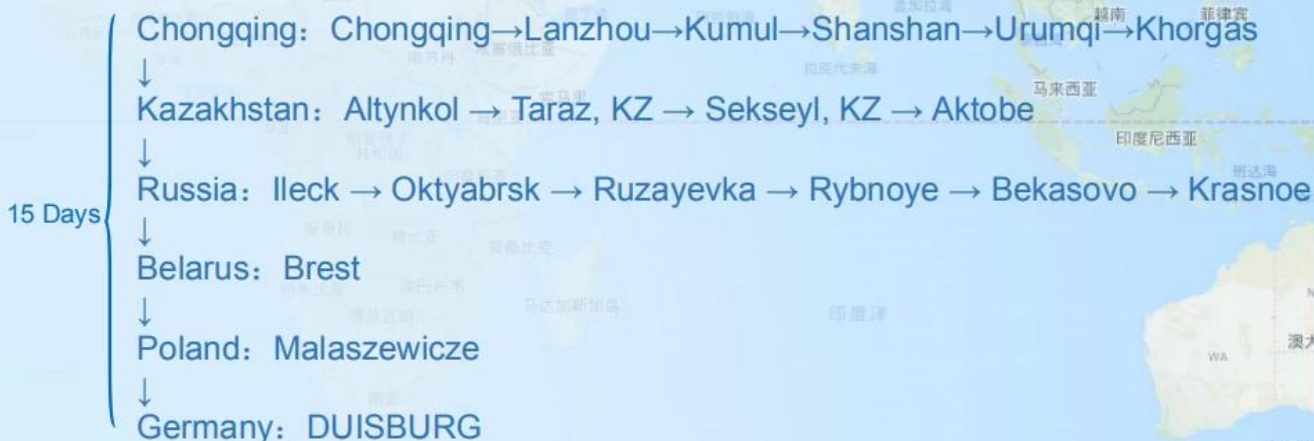

Railway Forwarder □□□□□□□□□□□□□□□□□□□□ **FCL LCL**

Yuxinou Railway

Sunny Worldwide Logistics (Shenzhen) Ltd.

Railway Transportation

Save 60% time compare with Sea freight

Save 80% cost compare with Air freight

FCL Service

- ✓ Booking container
- ✓ Trucking from main city in China to Chongqing
- ✓ Customs clearance and Europe door delivery
- ✓ Stable shipping time
- ✓ Arrange T1 docs for transfer to destination

LCL Service

- ✓ Pick up cargo from supplier in China
- ✓ Provide customs clearance service
- ✓ Delivery to door service
- ✓ Regular schedule per week

POL	POD	SCHEDULE	T/T
Chongqing	Malaszewicze	Wed./Thu./Fri./Sat.	13 days
Chongqing	Moscow	Tue.	14 days
Chongqing	Duisburg	Everyday	15 days
Chongqing	Hamburg	Sun.	15 days

Sunny Worldwide Logistics (SZ) Limited

Shipping Time

Shipping & Main Service	America	Europe	Japan	Southeast Asia	Australia	Other Country
Amazon FBA	DDP 5-6days	DDP 6-7days	DDP 4-5days	DDP 3-4days	2-3 days	NO Service
Express	2-3 days	2-3 days	2-3 days	2-3 days	2-3 days	4-5 days
Sea Freight	DDP 18-22days	DDP 20-25days	DDP 5-7days	DDP 5-7days	Port TO Port	
Air Freight	Airline :EK AA PO CA HU NH EY TK OZ CZ CX BY, etc. Airport to airport plus delivery					