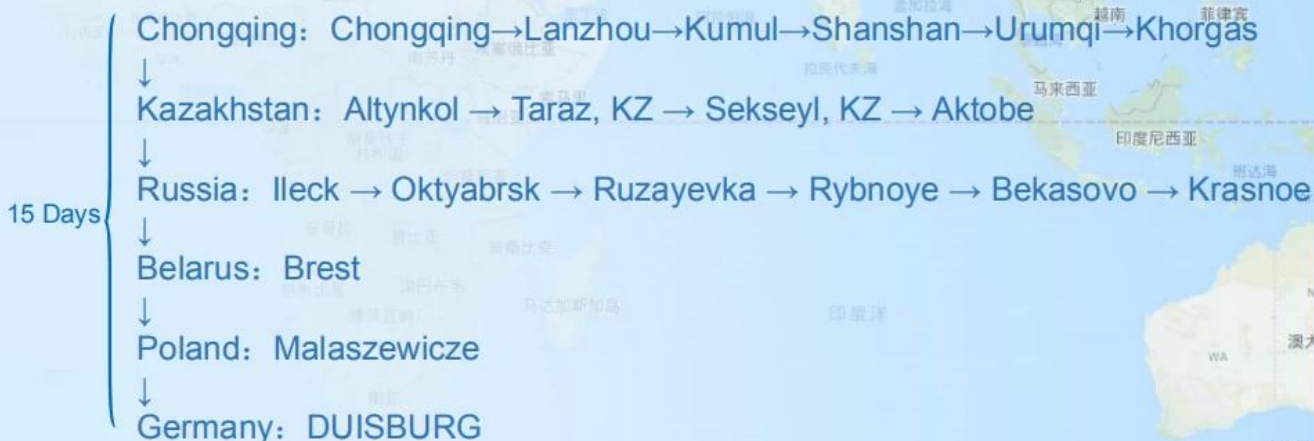

□□□□□□□□□□□□□□□□

Yuxinou Railway

Sunny Worldwide Logistics (Shenzhen) Ltd.

Railway Transportation

Save 60% time compare with Sea freight

Save 80% cost compare with Air freight

FCL Service

- ✓ Booking container
- ✓ Trucking from main city in China to Chongqing
- ✓ Customs clearance and Europe door delivery
- ✓ Stable shipping time
- ✓ Arrange T1 docs for transfer to destination

LCL Service

- ✓ Pick up cargo from supplier in China
- ✓ Provide customs clearance service
- ✓ Delivery to door service
- ✓ Regular schedule per week

POL	POD	SCHEDULE	T/T
Chongqing	Malaszewicze	Wed./Thu./Fri./Sat.	13 days
Chongqing	Moscow	Tue.	14 days
Chongqing	Duisburg	Everyday	15 days
Chongqing	Hamburg	Sun.	15 days

Sunny Worldwide Logistics (SZ) Limited

Shipping Time

Shipping& Main Service	America	Europe	Japan	Southeast Asia	Australia	Other Country
Amazon FBA	DDP 5-6days	DDP 6-7days	DDP 4-5days	DDP 3-4days	2-3 days	NO Service
Express	2-3 days	2-3 days	2-3 days	2-3 days	2-3 days	4-5 days
Sea Freight	DDP 18-22days	DDP 20-25days	DDP 5-7days	DDP 5-7days	Port TO Port	
Air Freight	Airline :EK AA PO CA HU NH EY TK OZ CZ CX BY, etc. Airport to airport plus delivery					