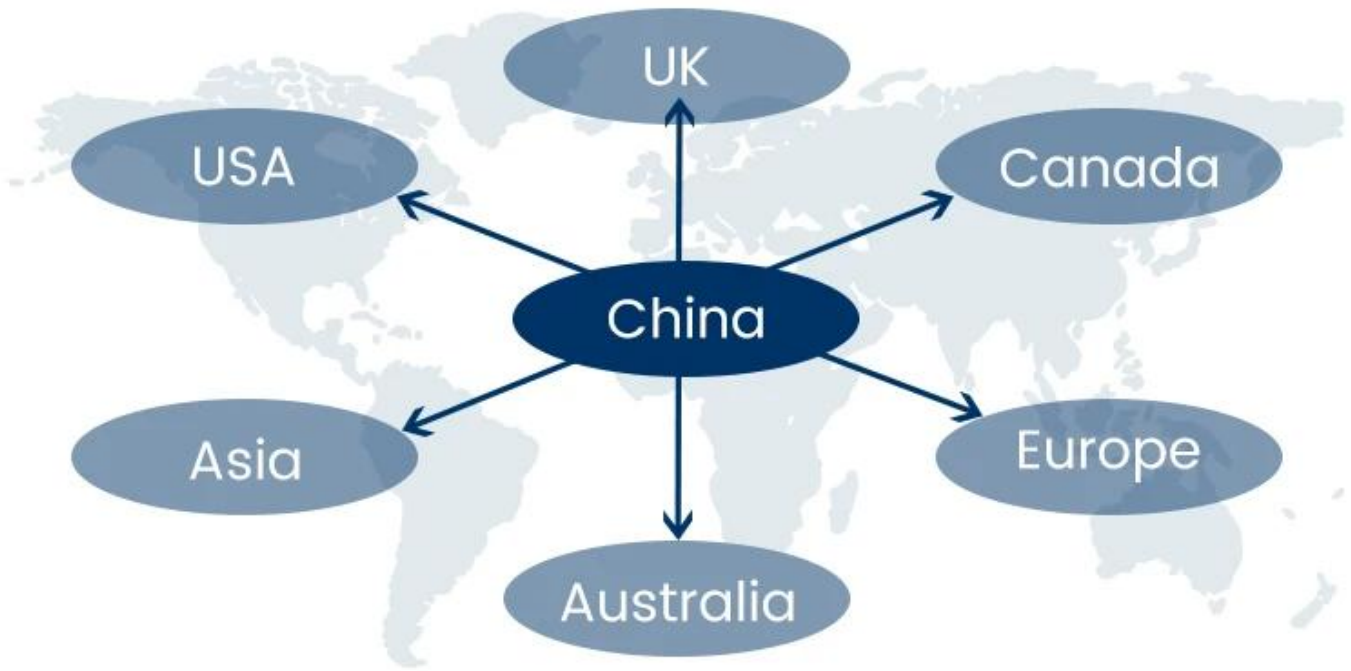

# Service Routes

These area is our advantage routes, we're able to provide more competitive cost for you.

 <b>Sunny Worldwide Logistics (SZ) Limited</b> Shipping Time						
Shipping & Main Service	America	Europe	Japan	Southeast Asia	Australia	Other Country
Amazon FBA	DDP 5-6days	DDP 6-7days	DDP 4-5days	DDP 3-4days	2-3 days	NO Service
Express	2-3 days	2-3 days	2-3 days	2-3 days	2-3 days	4-5 days
Sea Freight	DDP 18-22days	DDP 20-25days	DDP 5-7days	DDP 5-7days	Port TO Port	
Air Freight	Airline :EK AA PO CA HU NH EY TK OZ CZ CX BY, etc. Airport to airport plus delivery					