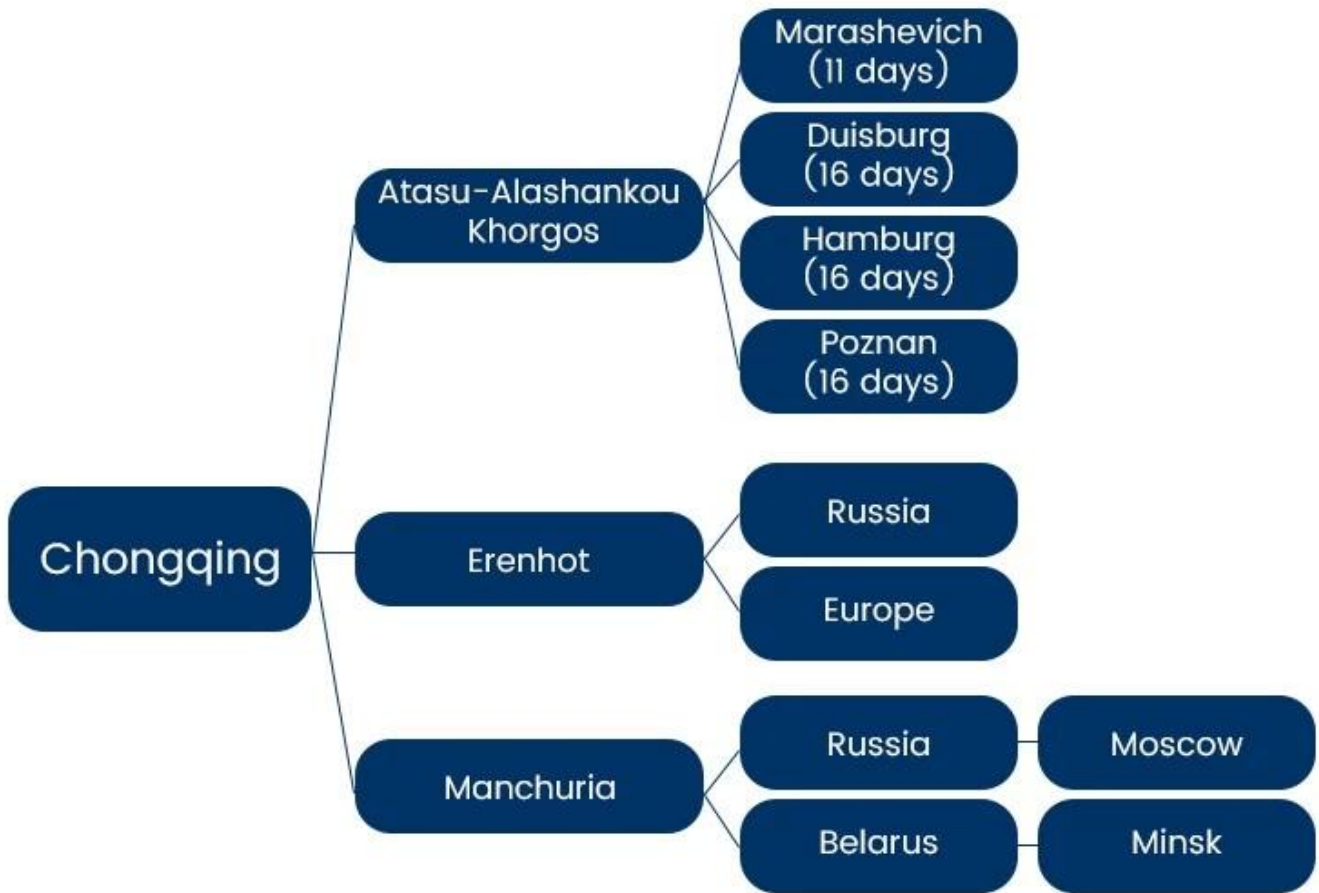

Service Routes

These area is our advantage routes, we're able to provide more competitive cost for you. China-Europe railway, Central Asia railway, China-Russia railway, International multimodal transport