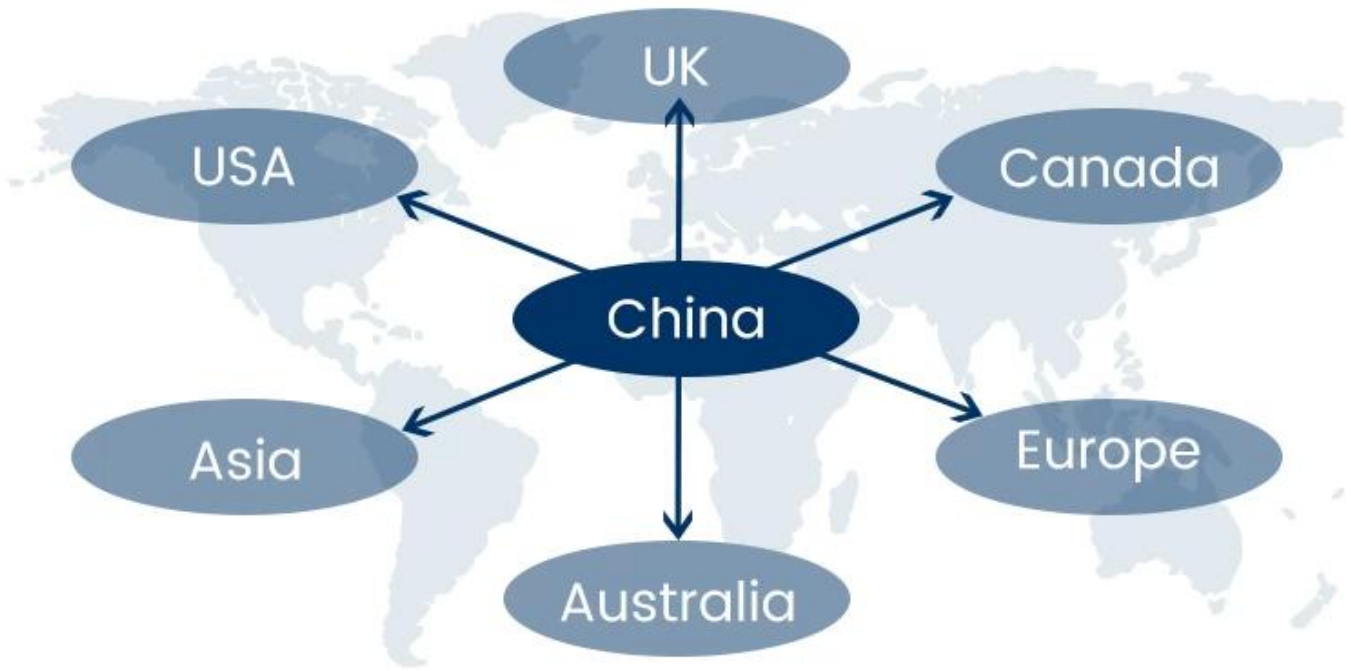

From collected overseas to arrival final destination, from start to finish, door to door we are in control of every aspect of the movement with systems that continually track and trace your shipment during transit.

# Sea Freight Service

When cost matters and time is not an issue

# Service Routes

These area is our advantage routes, we're able to provide more competitive cost for you.

 <b>Sunny Worldwide Logistics (SZ) Limited</b> Shipping Time						
Shipping & Main Service	America	Europe	Japan	Southeast Asia	Australia	Other Country
Amazon FBA	DDP 5-6days	DDP 6-7days	DDP 4-5days	DDP 3-4days	2-3 days	NO Service
Express	2-3 days	2-3 days	2-3 days	2-3 days	2-3 days	4-5 days
Sea Freight	DDP 18-22days	DDP 20-25days	DDP 5-7days	DDP 5-7days	Port TO Port	
Air Freight	Airline :EK AA PO CA HU NH EY TK OZ CZ CX BY, etc. Airport to airport plus delivery					