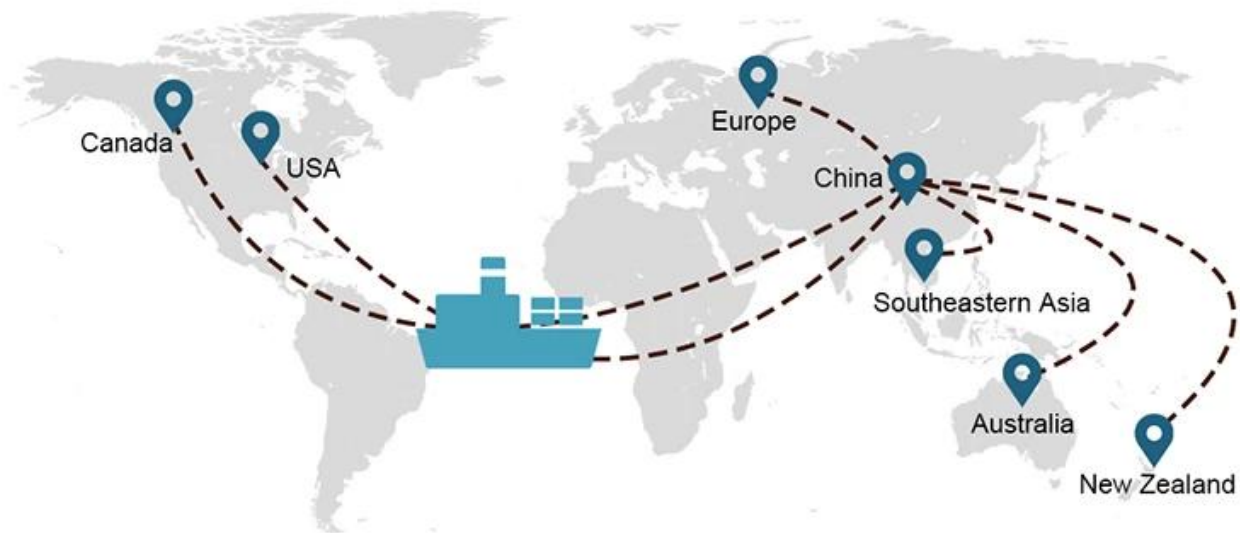

L (Meter)	W (Meter)	H (Meter)	Volum (CBM)	Berat (Tan)
20GP	5.89	2.35	2.38	25-28	17.5
40GP	12.03	2.35	2.38	55-58	26
40HQ	12.03	2.35	2.69	65-68	26
45HQ	13.55	2.35	2.69	75-78	24.5

Laluan Perkhidmatan

Masa penghantaran

	Amerika Syarikat/Kanada	Eropah	Jepun	Asia Tenggara	Australia	Negara-negara lain
Pengangkutan laut	DDP 18-22 hari	DDP 20-25 hari	DDP 5-7 hari	DDP 5-7 hari	Pelabuhan ke Pelabuhan