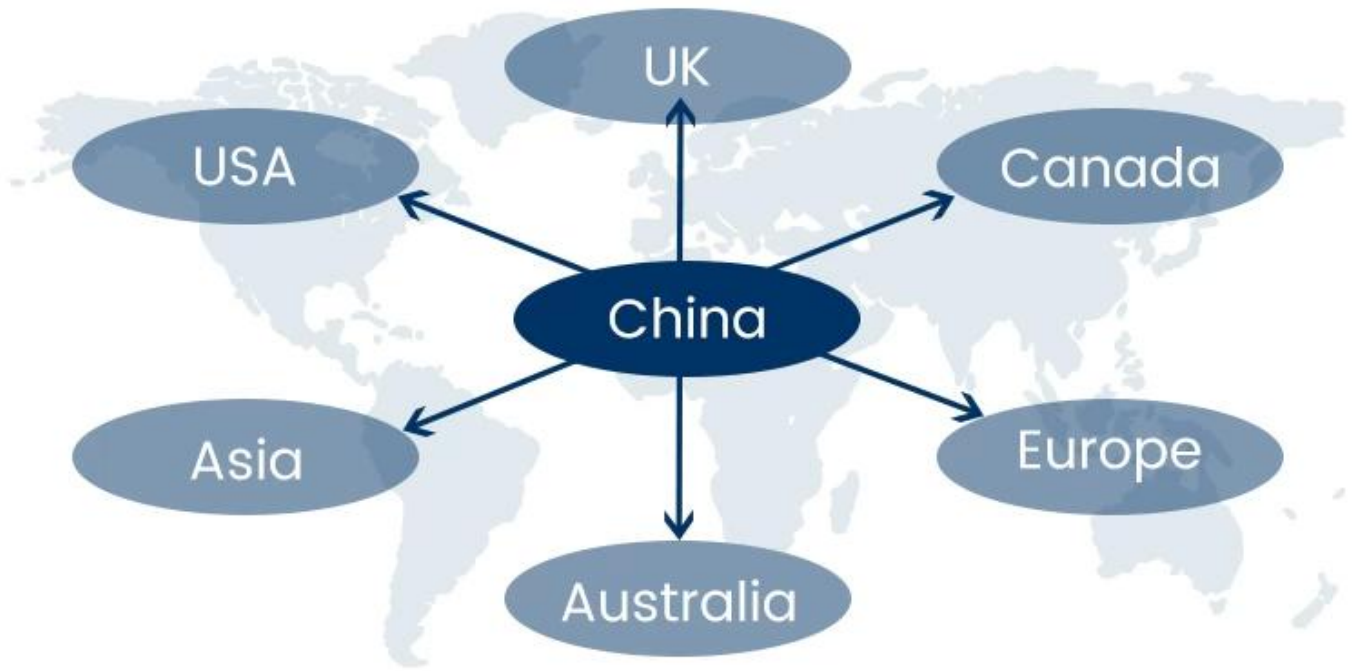

Pilihan Penghantaran

- **FCL** (Muatan Kontena Penuh ditawarkan berdasarkan pintu ke pintu atau pelabuhan ke pelabuhan dan segala-galanya di antara seluruh dunia. Kami meletakkan bekas di kemudahan anda agar sesuai dengan jadual anda dan menawarkan jadual fleksibel ke dan dari lokasi di seluruh dunia untuk bertemu keperluan penghantaran yang paling mencabar. Walau apa pun destinasi, kami akan menghantar kargo anda tepat pada masa dan mengikut bajet - **Merentasi Sempadan, Merentasi Benua dan Merentasi dunia.**)
- **LCL** (Dengan perkhidmatan Kurang daripada Muatan Kontena kami, kami menawarkan kapasiti terjamin, perlepasan tetap dan kerap serta pilihan destinasi yang luas - sama ada di laluan laut antara benua atau pendek.)

 Sunny Worldwide Logistics (SZ) Limited Shipping Time						
Shipping & Main Service	America	Europe	Japan	Southeast Asia	Australia	Other Country
Amazon FBA	DDP 5-6days	DDP 6-7days	DDP 4-5days	DDP 3-4days	2-3 days	NO Service
Express	2-3 days	2-3 days	2-3 days	2-3 days	2-3 days	4-5 days
Sea Freight	DDP 18-22days	DDP 20-25days	DDP 5-7days	DDP 5-7days	Port TO Port	
Air Freight	Airline :EK AA PO CA HU NH EY TK OZ CZ CX BY, etc. Airport to airport plus delivery					

19 Jun 2020

 From Guangzhou to Davao Philippines fiberglass goo...
★★★★★
My parcel arrived earlier than expected here in Davao City, Philippines. Mr. Alex was very accommodating. He is very patient in answering queries and assisted me very well all throughout the process. Working with him and the company was a great experience and will definitely work with them again.

A*****d
United States

Supplier Service: **Very satisfied** (5 stars)
On-time Shipment: **Very satisfied** (5 stars)

09 Jun 2020

 By sea for DDU service from Guangzhou Shenzhen do...
★★★★★
They are the best freight forwarder, most economical, fastest, best custom clearance, rapid domestic transport door to door service.