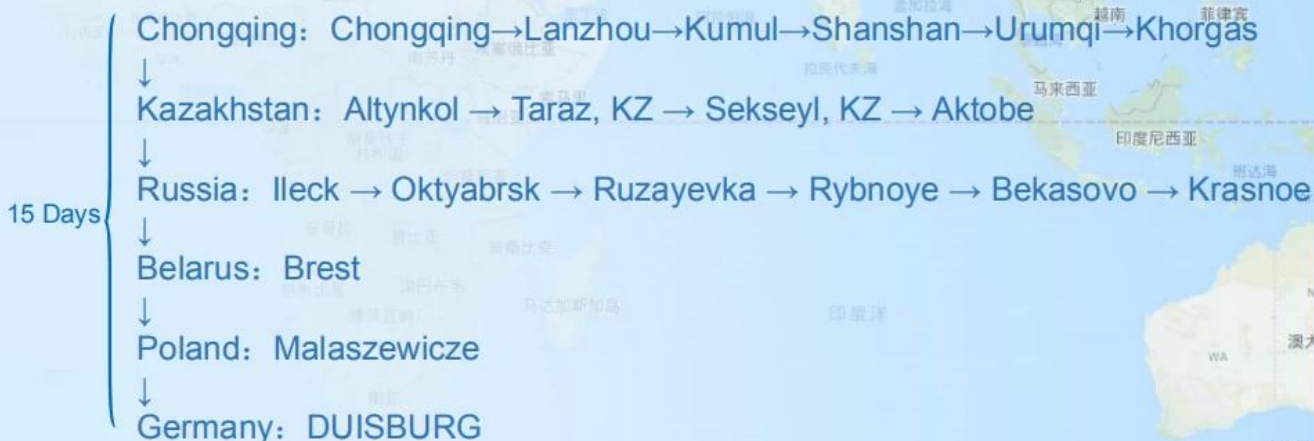

**Railway Forwarder China Kadar Penghantaran Murah FCL  
LCL To Europ Austria**

# Yuxinou Railway

Sunny Worldwide Logistics (Shenzhen) Ltd.

### Shipping Time

Shipping & Main Service	America	Europe	Japan	Southeast Asia	Australia	Other Country
Amazon FBA	DDP 5-6days	DDP 6-7days	DDP 4-5days	DDP 3-4days	2-3 days	NO Service
Express	2-3 days	2-3 days	2-3 days	2-3 days	2-3 days	4-5 days
Sea Freight	DDP 18-22days	DDP 20-25days	DDP 5-7days	DDP 5-7days	Port TO Port	
Air Freight	Airline :EK AA PO CA HU NH EY TK OZ CZ CX BY, etc. Airport to airport plus delivery					