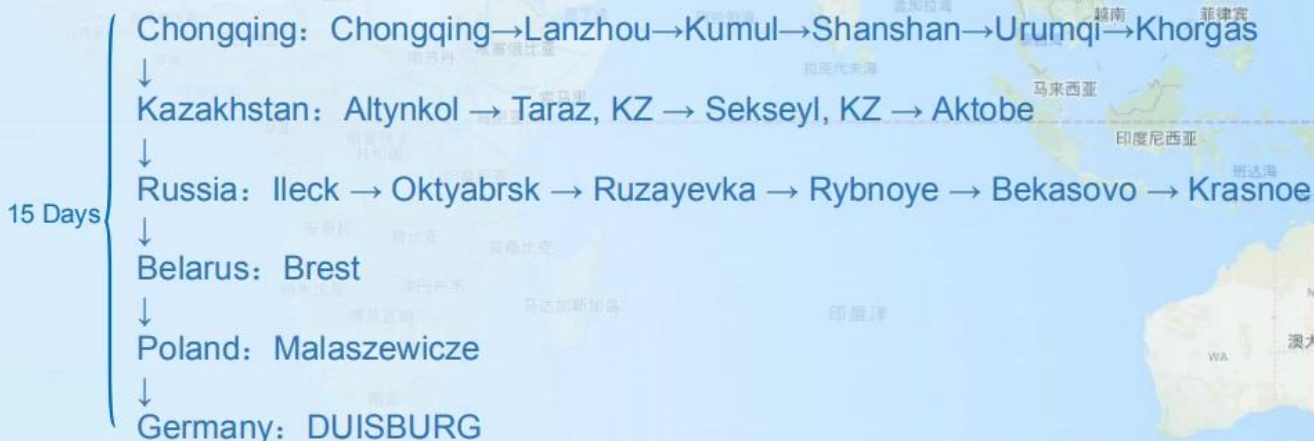

**Railway Forwarder China Kadar Penghantaran Murah FCL  
LCL To Europ Poland**

# Yuxinou Railway

Sunny Worldwide Logistics (Shenzhen) Ltd.