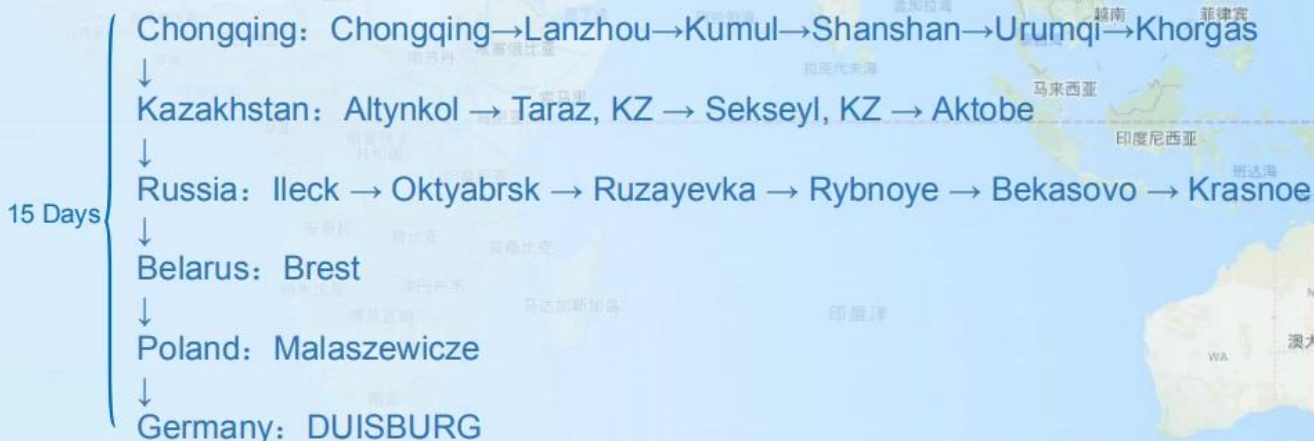

**Szyna Kierowca Chiny Tanie szybkość wysyłki FCL LCL do
Europa Austria**

Yuxinou Railway

Sunny Worldwide Logistics (Shenzhen) Ltd.

Railway Transportation

Save 60% time compare with Sea freight

Save 80% cost compare with Air freight

FCL Service

- ✓ Booking container
- ✓ Trucking from main city in China to Chongqing
- ✓ Customs clearance and Europe door delivery
- ✓ Stable shipping time
- ✓ Arrange T1 docs for transfer to destination

LCL Service

- ✓ Pick up cargo from supplier in China
- ✓ Provide customs clearance service
- ✓ Delivery to door service
- ✓ Regular schedule per week

POL	POD	SCHEDULE	T/T
Chongqing	Malaszewicze	Wed./Thu./Fri./Sat.	13 days
Chongqing	Moscow	Tue.	14 days
Chongqing	Duisburg	Everyday	15 days
Chongqing	Hamburg	Sun.	15 days

Sunny Worldwide Logistics (SZ) Limited

Shipping Time

Shipping& Main Service	America	Europe	Japan	Southeast Asia	Australia	Other Country
Amazon FBA	DDP 5-6days	DDP 6-7days	DDP 4-5days	DDP 3-4days	2-3 days	NO Service
Express	2-3 days	2-3 days	2-3 days	2-3 days	2-3 days	4-5 days
Sea Freight	DDP 18-22days	DDP 20-25days	DDP 5-7days	DDP 5-7days	Port TO Port	
Air Freight	Airline :EK AA PO CA HU NH EY TK OZ CZ CX BY, etc. Airport to airport plus delivery					