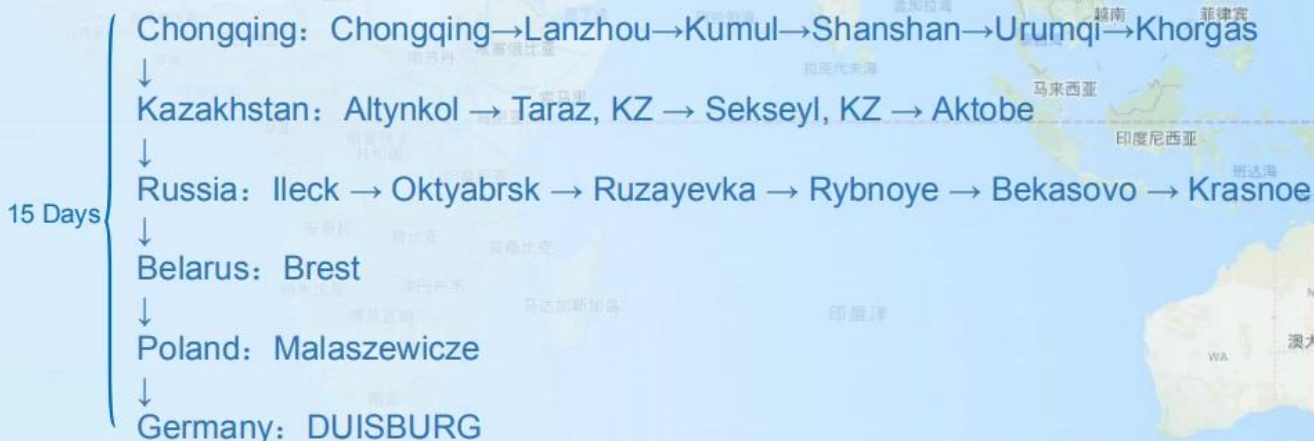

**Kierowca kolejowy Chiny Tanie tempo wysyłki FCL LCL do  
Europy Węgry**

# Yuxinou Railway

Sunny Worldwide Logistics (Shenzhen) Ltd.

### Shipping Time

Shipping & Main Service	America	Europe	Japan	Southeast Asia	Australia	Other Country
Amazon FBA	DDP 5-6days	DDP 6-7days	DDP 4-5days	DDP 3-4days	2-3 days	NO Service
Express	2-3 days	2-3 days	2-3 days	2-3 days	2-3 days	4-5 days
Sea Freight	DDP 18-22days	DDP 20-25days	DDP 5-7days	DDP 5-7days	Port TO Port	
Air Freight	Airline :EK AA PO CA HU NH EY TK OZ CZ CX BY, etc. Airport to airport plus delivery					