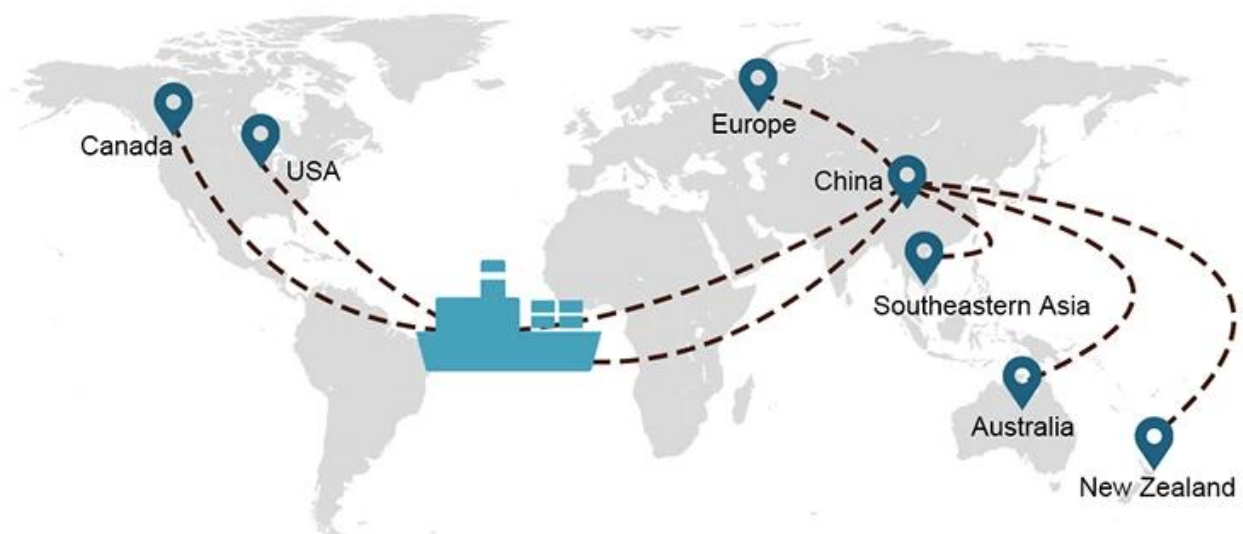

Best Price Shenzhen Shanghai International To Canada DDU Shipping To Port To door Sea Service Freight Forwarder Toronto Vancouver

SEA FREIGHT is a versatile service we offer to those wishing to transport larger consignments that are not time-sensitive.

Shipping Choice

- **FCL** (Full Container Load is offered on a door-to-door or port-to-port basis and everything in between all over the world. We position containers at your facility to fit your schedule and offer flexible schedules to and from locations worldwide to meet most demanding shipping requirements. Whatever the destination is, we will deliver your cargo on time and within budget - **Across Borders, Across Continents, and Across the globe.**)
- **LCL** (With our Less than Container Load services, we offer guaranteed capacity, regular and frequent departures and a vast choice of destinations - whether on

Service Routes

Shipping Time

	USA/Canada	Europe	Japan	Southeast Asia	Australia	Other Countries
Sea Freight	DDP 18-22 days	DDP 20-25 days	DDP 5-7 days	DDP 5-7 days	Port to Port	

Shipping Procedure

1) Offer Shipping Schedule

19 Jun 2020

From Guangzhou to Davao Philippines fiberglass goo...

My parcel arrived earlier than expected here in Davao City, Philippines. Mr. Alex was very accommodating. He is very patient in answering queries and assisted me very well all throughout the process. Working with him and the company was a great experience and will definitely work with them again.