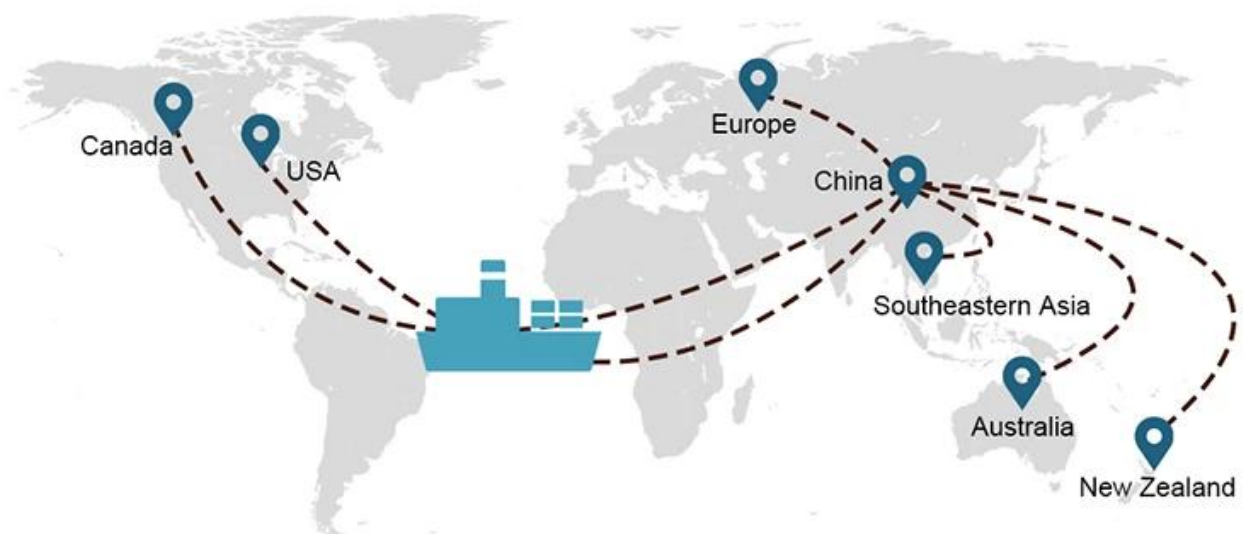

Best Price Shenzhen Shanghai International To Canada DDU Toronto Vancouver Calgary

SEA FREIGHT is a versatile service we offer to those wishing to transport larger consignments that are not time-sensitive.

Shipping Choice

- **FCL** (Full Container Load is offered on a door-to-door or port-to-port basis and everything in between all over the world. We position containers at your facility to fit your schedule and offer flexible schedules to and from locations worldwide to meet most demanding shipping requirements. Whatever the destination is, we will deliver your cargo on time and within budget - **Across Borders, Across Continents, and Across the globe.**)
- **LCL** (With our Less than Container Load services, we offer guaranteed capacity, regular and frequent departures and a vast choice of destinations - whether on

Service Routes

Shipping Time

	USA/Canada	Europe	Japan	Southeast Asia	Australia	Other Countries
Sea Freight	DDP 18-22 days	DDP 20-25 days	DDP 5-7 days	DDP 5-7 days	Port to Port	

Shipping Procedure

1) Offer Shipping Schedule

19 Jun 2020

From Guangzhou to Davao Philippines fiberglass goo...

My parcel arrived earlier than expected here in Davao City, Philippines. Mr. Alex was very accommodating. He is very patient in answering queries and assisted me very well all throughout the process. Working with him and the company was a great experience and will definitely work with them again.