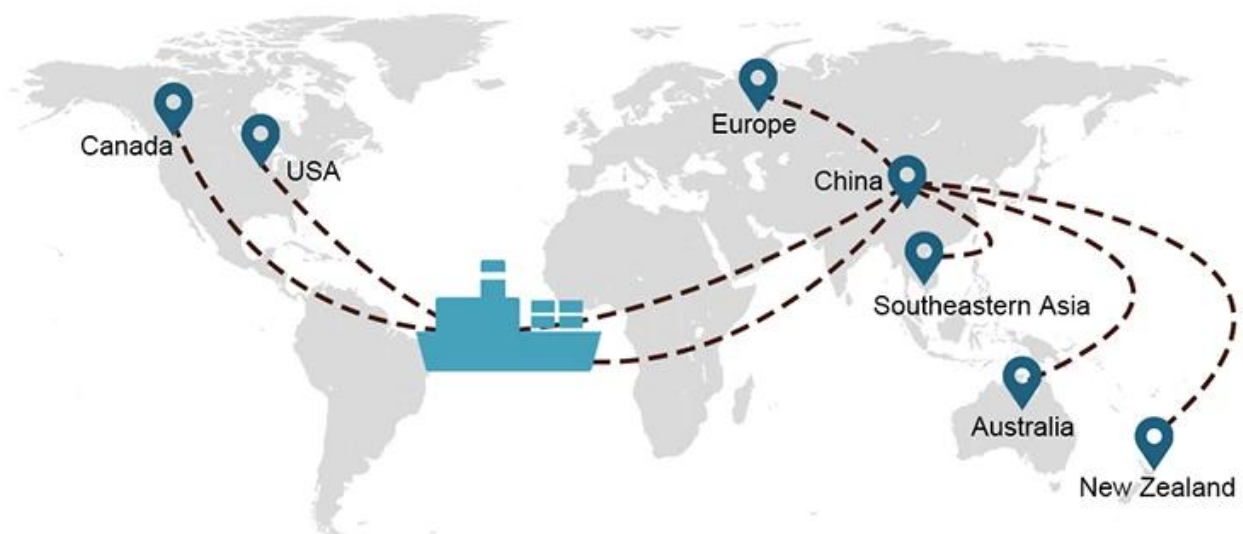

intercontinental or short sea routes.)

L (Meter)	W (Meter)	H (Meter)	Volumn (CBM)	Weight (Ton)	
20GP	5.89	2.35	2.38	25-28	17.5
40GP	12.03	2.35	2.38	55-58	26
40HQ	12.03	2.35	2.69	65-68	26
45HQ	13.55	2.35	2.69	75-78	24.5

Service Routes

Shipping Time