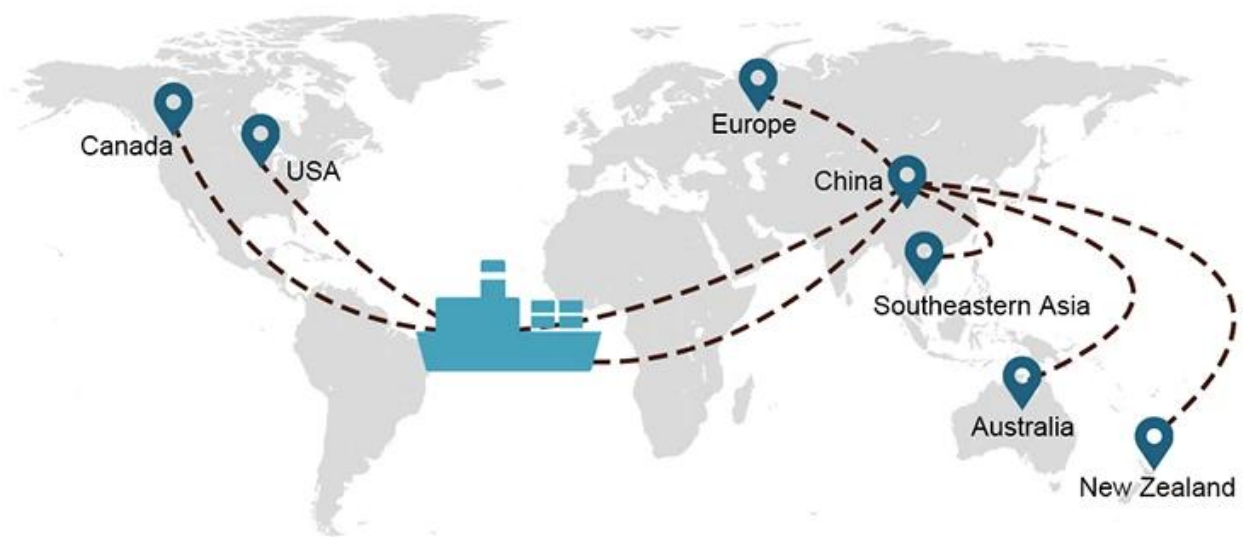

Best Price Shenzhen Shanghai International To Germany door to door Shipping To Port Sea Service Freight Forwarder

SEA FREIGHT is a versatile service we offer to those wishing to transport larger consignments that are not time-sensitive.

Shipping Choice

- **FCL** (Full Container Load is offered on a door-to-door or port-to-port basis and everything in between all over the world. We position containers at your facility to fit your schedule and offer flexible schedules to and from locations worldwide to meet most demanding shipping requirements. Whatever the destination is, we will deliver your cargo on time and within budget - **Across Borders, Across Continents, and Across the globe.**)
- **LCL** (With our Less than Container Load services, we offer guaranteed capacity, regular and frequent departures and a vast choice of destinations - whether on

Service Routes

Shipping Time

	USA/Canada	Europe	Japan	Southeast Asia	Australia	Other Countries
Sea Freight	DDP 18-22 days	DDP 20-25 days	DDP 5-7 days	DDP 5-7 days	Port to Port	

Shipping Procedure

1) Offer Shipping Schedule

19 Jun 2020

From Guangzhou to Davao Philippines fiberglass goo...

My parcel arrived earlier than expected here in Davao City, Philippines. Mr. Alex was very accommodating. He is very patient in answering queries and assisted me very well all throughout the process. Working with him and the company was a great experience and will definitely work with them again.