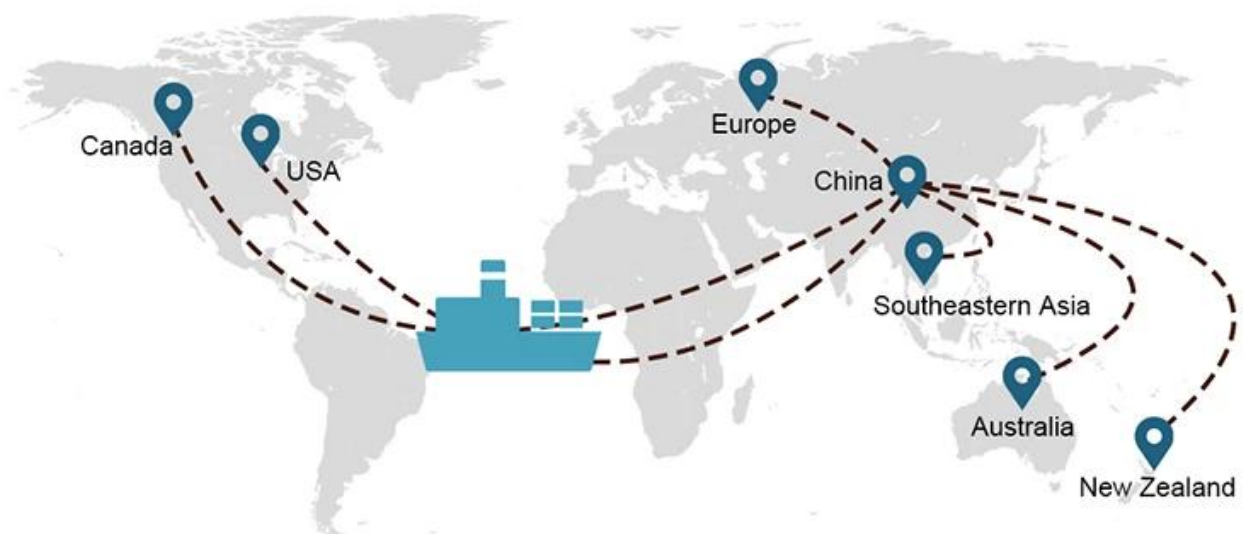

Best Price Shenzhen Shanghai International To Malaysia door to door Shipping To Port Sea Service Freight Forwarder

SEA FREIGHT is a versatile service we offer to those wishing to transport larger consignments that are not time-sensitive.

5) **Warehouse Service**

6) **Repacking Service**

7) **Shipping Insurance**

8) **Quality Checking Service**

9) **Consultation Service**

Shipping Choice

- **FCL** (Full Container Load is offered on a door-to-door or port-to-port basis and everything in between all over the world. We position containers at your facility to fit your schedule and offer flexible schedules to and from locations worldwide to meet most demanding shipping requirements. Whatever the destination is, we will deliver your cargo on time and within budget - **Across Borders, Across Continents, and Across the globe.**)
- **LCL** (With our Less than Container Load services, we offer guaranteed capacity, regular and frequent departures and a vast choice of destinations - whether on

Service Routes

Shipping Time

	USA/Canada	Europe	Japan	Southeast Asia	Australia	Other Countries
Sea Freight	DDP 18-22 days	DDP 20-25 days	DDP 5-7 days	DDP 5-7 days	Port to Port	

Shipping Procedure

1) Offer Shipping Schedule

19 Jun 2020

From Guangzhou to Davao Philippines fiberglass goo...

My parcel arrived earlier than expected here in Davao City, Philippines. Mr. Alex was very accommodating. He is very patient in answering queries and assisted me very well all throughout the process. Working with him and the company was a great experience and will definitely work with them again.