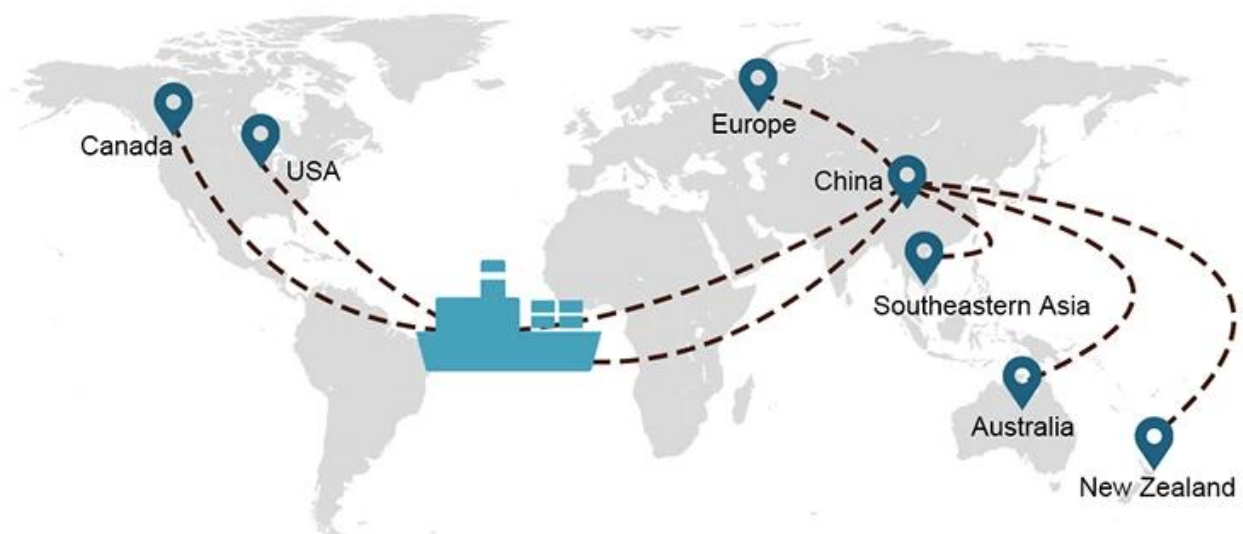

Shipping Choice

- **FCL** (Full Container Load is offered on a door-to-door or port-to-port basis and everything in between all over the world. We position containers at your facility to fit your schedule and offer flexible schedules to and from locations worldwide to meet most demanding shipping requirements. Whatever the destination is, we will deliver your cargo on time and within budget - **Across Borders, Across Continents, and Across the globe.**)
- **LCL** (With our Less than Container Load services, we offer guaranteed capacity, regular and frequent departures and a vast choice of destinations - whether on

Service Routes

Shipping Time

	USA/Canada	Europe	Japan	Southeast Asia	Australia	Other Countries
Sea Freight	DDP 18-22 days	DDP 20-25 days	DDP 5-7 days	DDP 5-7 days	Port to Port	

Shipping Procedure

1) Offer Shipping Schedule

19 Jun 2020

 From Guangzhou to Davao Philippines fiberglass goo...
★★★★★
My parcel arrived earlier than expected here in Davao City, Philippines. Mr. Alex was very accommodating. He is very patient in answering queries and assisted me very well all throughout the process. Working with him and the company was a great experience and will definitely work with them again.

A*****d

 United States

Supplier Service: **Very satisfied** (5 stars)

09 Jun 2020

On-time Shipment: **Very satisfied** (5 stars)

By sea for DDU service from Guangzhou Shenzhen do...

They are the best freight forwarder, most economical, fastest, best custom clearance, rapid domestic transport door to door service.