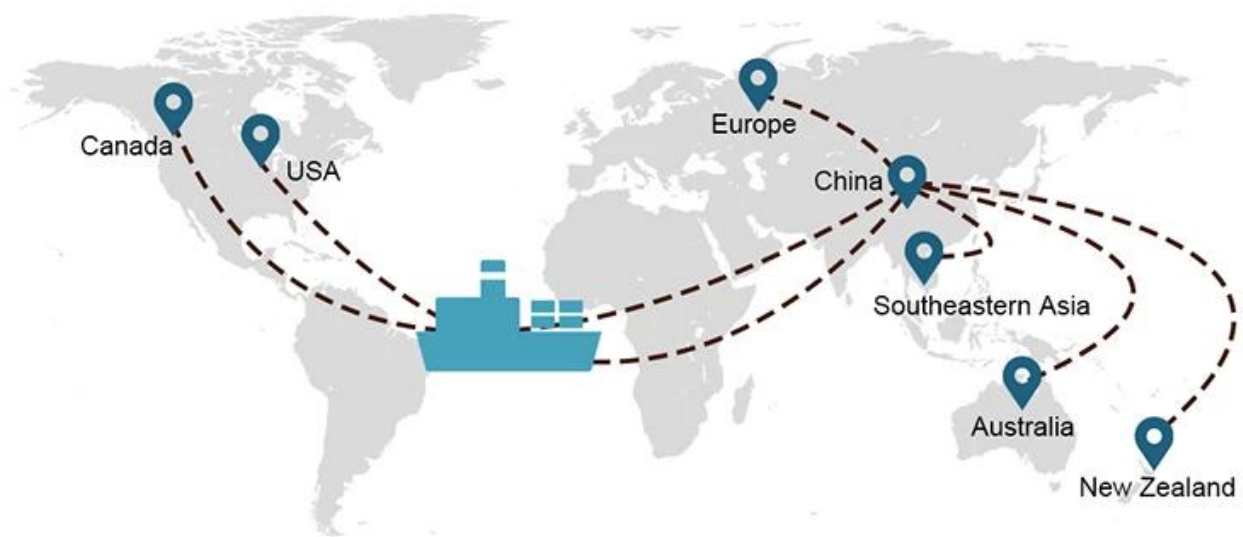

## 1) International Sea Transport Resources

We work with lots of shipowners, which can help ship your cargo anywhere in the world with a rich network of shipping routes.

## Shipping Choice

- **FCL** ( Full Container Load is offered on a door-to-door or port-to-port basis and everything in between all over the world. We position containers at your facility to fit your schedule and offer flexible schedules to and from locations worldwide to meet most demanding shipping requirements. Whatever the destination is, we will deliver your cargo on time and within budget - **Across Borders, Across Continents, and Across the globe.** )
- **LCL** ( With our Less than Container Load services, we offer guaranteed capacity, regular and frequent departures and a vast choice of destinations - whether on

## Shipping Time

	<b>USA/Canada</b>	<b>Europe</b>	<b>Japan</b>	<b>Southeast Asia</b>	<b>Australia</b>	<b>Other Countries</b>
<b>Sea Freight</b>	<b>DDP 18-22 days</b>	<b>DDP 20-25 days</b>	<b>DDP 5-7 days</b>	<b>DDP 5-7 days</b>	<b>Port to Port</b>	

19 Jun 2020

From Guangzhou to Davao Philippines fiberglass goo...

My parcel arrived earlier than expected here in Davao City, Philippines. Mr. Alex was very accommodating. He is very patient in answering queries and assisted me very well all throughout the process. Working with him and the company was a great experience and will definitely work with them again.