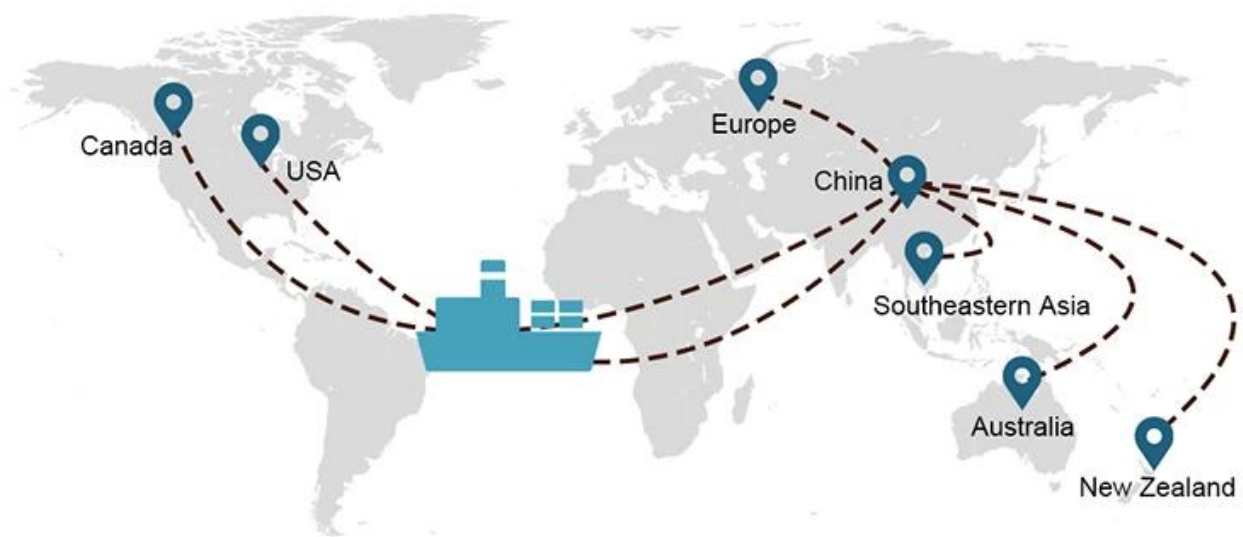

Sea cheap freight forwarder worldwide China shipping to Thailand Bangkok Laem Chabang door to door services

SEA FREIGHT is a versatile service we offer to those wishing to transport larger consignments that are not time-sensitive.

Shipping Choice

- **FCL** (Full Container Load is offered on a door-to-door or port-to-port basis and everything in between all over the world. We position containers at your facility to fit your schedule and offer flexible schedules to and from locations worldwide to meet most demanding shipping requirements. Whatever the destination is, we will deliver your cargo on time and within budget - **Across Borders, Across Continents, and Across the globe.**)
- **LCL** (With our Less than Container Load services, we offer guaranteed capacity, regular and frequent departures and a vast choice of destinations - whether on

Service Routes

Shipping Time

	USA/Canada	Europe	Japan	Southeast Asia	Australia	Other Countries
Sea Freight	DDP 18-22 days	DDP 20-25 days	DDP 5-7 days	DDP 5-7 days	Port to Port	

Shipping Procedure

1) Offer Shipping Schedule

19 Jun 2020

From Guangzhou to Davao Philippines fiberglass goo...

My parcel arrived earlier than expected here in Davao City, Philippines. Mr. Alex was very accommodating. He is very patient in answering queries and assisted me very well all throughout the process. Working with him and the company was a great experience and will definitely work with them again.