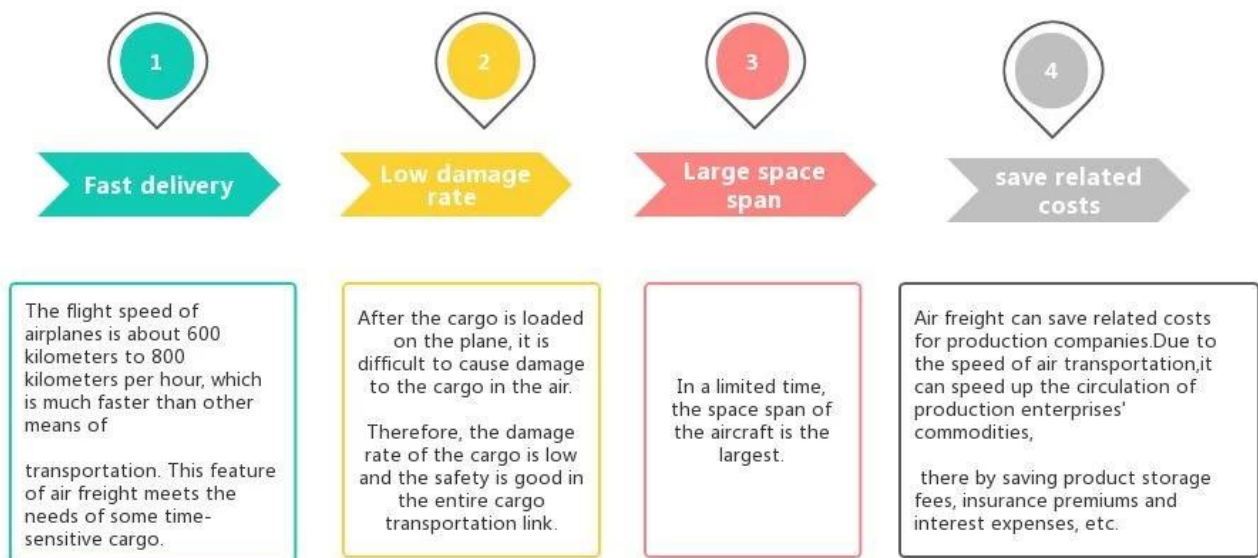

Container shipping FCL 20GP 40GP sea freight China cost to France door to door air shipping direct flight

Advantages of Air Freight

Why choose Sunny?

□ **Door to port, door to door**, no problems for us, and we try our best door to your heart.

Main Service

Sea Freight : Cooperate with main vessel company.like OOCL APLKline/ MSC/ HPL, stable shipping space and price.

Air Freight : Departure from main air port in China, like PEK/ TSN/ TAO/ PVG/