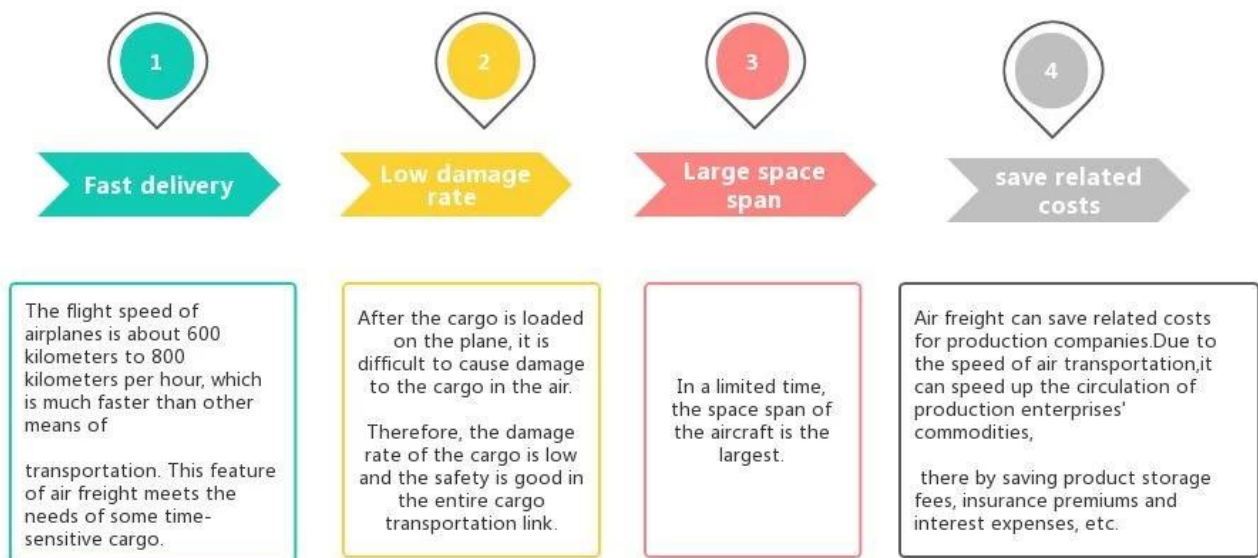

Why choose Sunny?

□ **Door to port, door to door**, no problems for us, and we try our best door to your heart.

□ We are **logistic babysitters** of your cargoes. □ Have a **professional team** division of labor and cooperation.