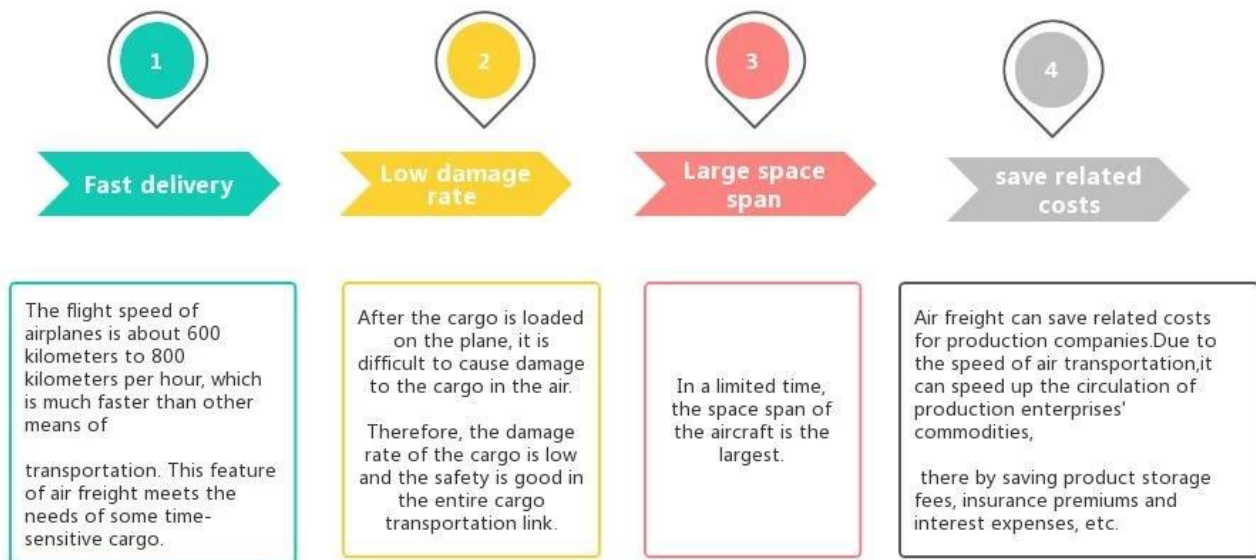

FCL 20GP 40GP sea freight China to Australia Sydney door to door DDU sea shipping

Advantages of Air Freight

Why choose Sunny?

□ **Door to port, door to door**, no problems for us, and we try our best door to your heart.

Main Service

Sea Freight : Cooperate with main vessel company.like OOCL APLKline/ MSC/ HPL, stable shipping space and price.

Air Freight : Departure from main air port in China, like PEK/ TSN/ TAO/ PVG/ NKG/ XMN/ CAN/SZX/ HKG/ DLC/ WUH, with competitively air shipping rates