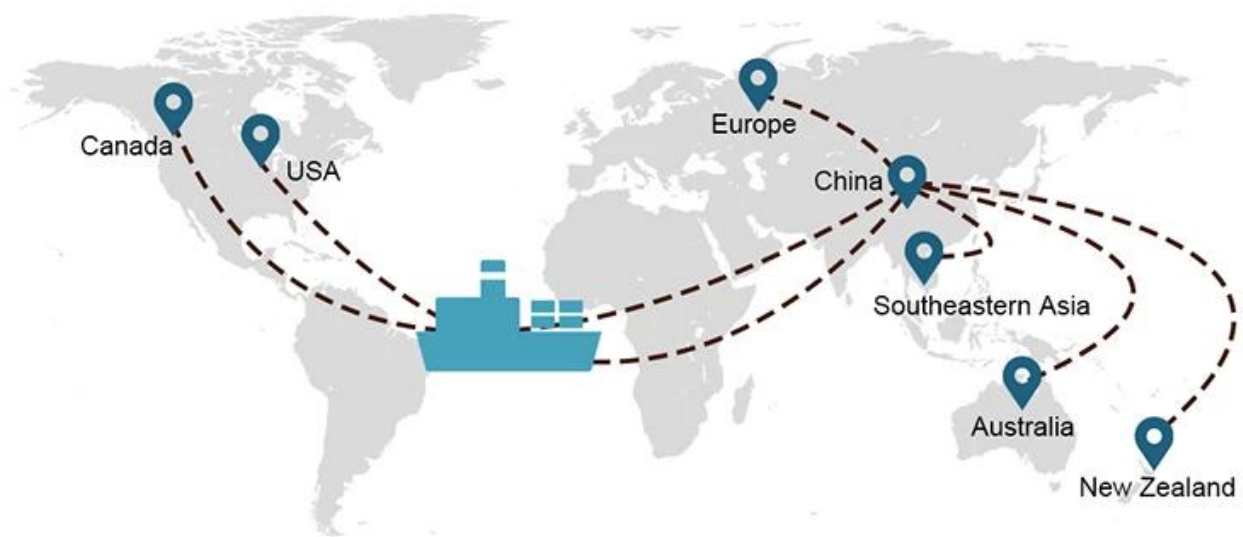

Guangzhou International Shipping Best Price Sea Service Freight Forwarder To Canada door to door

SEA FREIGHT is a versatile service we offer to those wishing to transport larger consignments that are not time-sensitive.

Shipping Choice

- **FCL** (Full Container Load is offered on a door-to-door or port-to-port basis and everything in between all over the world. We position containers at your facility to fit your schedule and offer flexible schedules to and from locations worldwide to meet most demanding shipping requirements. Whatever the destination is, we will deliver your cargo on time and within budget - **Across Borders, Across Continents, and Across the globe.**)
- **LCL** (With our Less than Container Load services, we offer guaranteed capacity, regular and frequent departures and a vast choice of destinations - whether on

Service Routes

Shipping Time

	USA/Canada	Europe	Japan	Southeast Asia	Australia	Other Countries
Sea Freight	DDP 18-22 days	DDP 20-25 days	DDP 5-7 days	DDP 5-7 days	Port to Port	

Shipping Procedure

1) Offer Shipping Schedule

19 Jun 2020

From Guangzhou to Davao Philippines fiberglass goo...

My parcel arrived earlier than expected here in Davao City, Philippines. Mr. Alex was very accommodating. He is very patient in answering queries and assisted me very well all throughout the process. Working with him and the company was a great experience and will definitely work with them again.