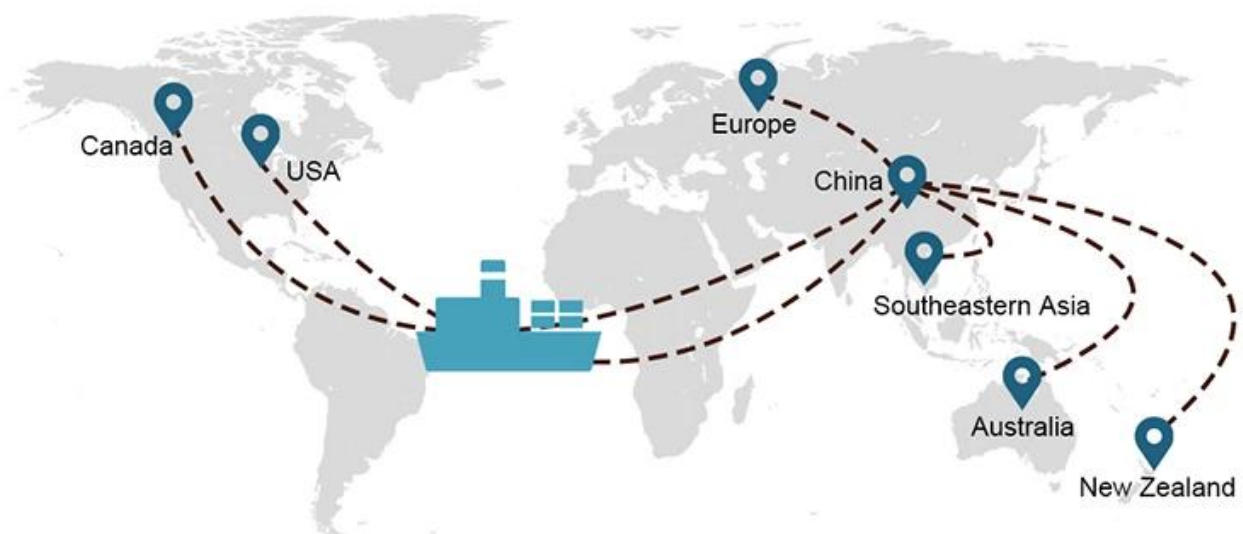

Shenzhen Guangzhou International To Australia Sydney Brisbane Melbourne door to door

SEA FREIGHT is a versatile service we offer to those wishing to transport larger consignments that are not time-sensitive.

5) **Warehouse Service**

6) **Repacking Service**

7) **Shipping Insurance**

8) **Quality Checking Service**

9) **Consultation Service**

Shipping Choice

- **FCL** (Full Container Load is offered on a door-to-door or port-to-port basis and everything in between all over the world. We position containers at your facility to fit your schedule and offer flexible schedules to and from locations worldwide to meet most demanding shipping requirements. Whatever the destination is, we will deliver your cargo on time and within budget - **Across Borders, Across Continents, and Across the globe.**)
- **LCL** (With our Less than Container Load services, we offer guaranteed capacity, regular and frequent departures and a vast choice of destinations - whether on

Service Routes

Shipping Time

	USA/Canada	Europe	Japan	Southeast Asia	Australia	Other Countries
Sea Freight	DDP 18-22 days	DDP 20-25 days	DDP 5-7 days	DDP 5-7 days	Port to Port	

Shipping Procedure

1) Offer Shipping Schedule

19 Jun 2020

From Guangzhou to Davao Philippines fiberglass goo...

My parcel arrived earlier than expected here in Davao City, Philippines. Mr. Alex was very accommodating. He is very patient in answering queries and assisted me very well all throughout the process. Working with him and the company was a great experience and will definitely work with them again.