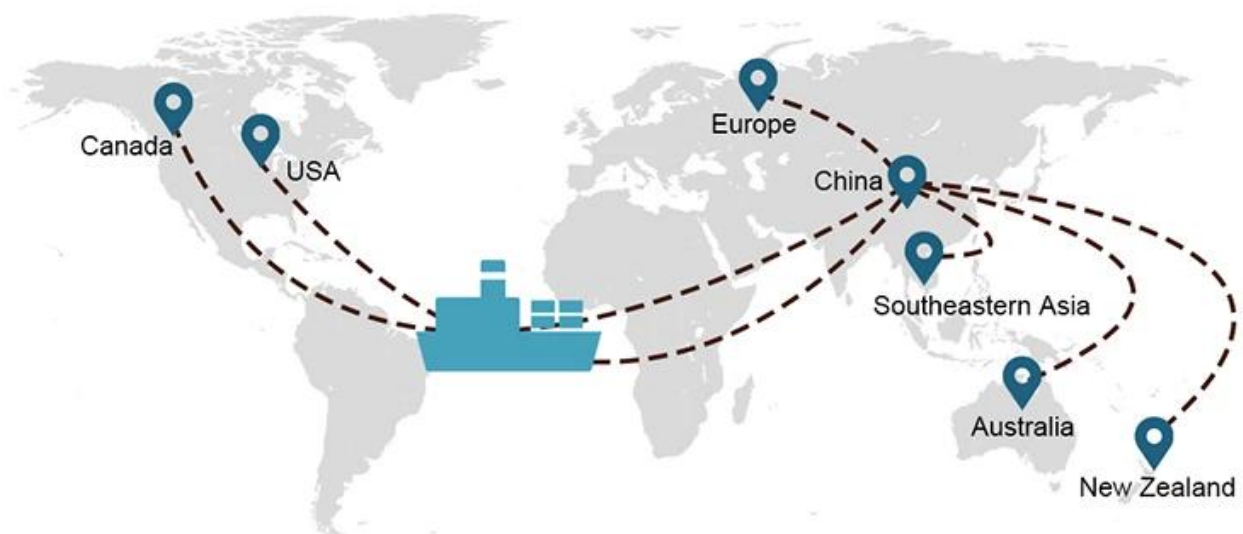

Professional And Reliable Sea Shipping Freight With Door to Door Service From China To UK DDP DDU

SEA FREIGHT is a versatile service we offer to those wishing to transport larger consignments that are not time-sensitive.

Shipping Choice

- **FCL** (Full Container Load is offered on a door-to-door or port-to-port basis and everything in between all over the world. We position containers at your facility to fit your schedule and offer flexible schedules to and from locations worldwide to meet most demanding shipping requirements. Whatever the destination is, we will deliver your cargo on time and within budget - **Across Borders, Across Continents, and Across the globe.**)
- **LCL** (With our Less than Container Load services, we offer guaranteed capacity, regular and frequent departures and a vast choice of destinations - whether on

Service Routes

Shipping Time

	USA/Canada	Europe	Japan	Southeast Asia	Australia	Other Countries
Sea Freight	DDP 18-22 days	DDP 20-25 days	DDP 5-7 days	DDP 5-7 days	Port to Port	

Shipping Procedure

1) Offer Shipping Schedule

19 Jun 2020

From Guangzhou to Davao Philippines fiberglass goo...

My parcel arrived earlier than expected here in Davao City, Philippines. Mr. Alex was very accommodating. He is very patient in answering queries and assisted me very well all throughout the process. Working with him and the company was a great experience and will definitely work with them again.