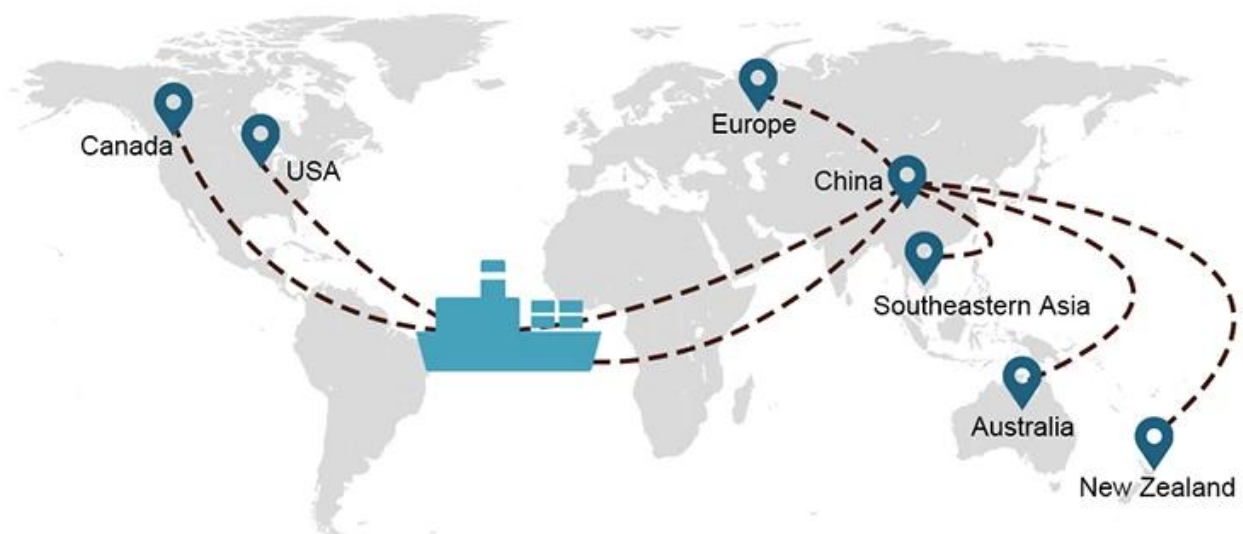

Professional And Reliable Sea Shipping Freight With Door to Door Service From China To USA DDU

SEA FREIGHT is a versatile service we offer to those wishing to transport larger consignments that are not time-sensitive.

Shipping Choice

- **FCL** (Full Container Load is offered on a door-to-door or port-to-port basis and everything in between all over the world. We position containers at your facility to fit your schedule and offer flexible schedules to and from locations worldwide to meet most demanding shipping requirements. Whatever the destination is, we will deliver your cargo on time and within budget - **Across Borders, Across Continents, and Across the globe.**)
- **LCL** (With our Less than Container Load services, we offer guaranteed capacity, regular and frequent departures and a vast choice of destinations - whether on

Service Routes

Shipping Time

	USA/Canada	Europe	Japan	Southeast Asia	Australia	Other Countries
Sea Freight	DDP 18-22 days	DDP 20-25 days	DDP 5-7 days	DDP 5-7 days	Port to Port	

Shipping Procedure

1) Offer Shipping Schedule

19 Jun 2020

From Guangzhou to Davao Philippines fiberglass goo...

My parcel arrived earlier than expected here in Davao City, Philippines. Mr. Alex was very accommodating. He is very patient in answering queries and assisted me very well all throughout the process. Working with him and the company was a great experience and will definitely work with them again.