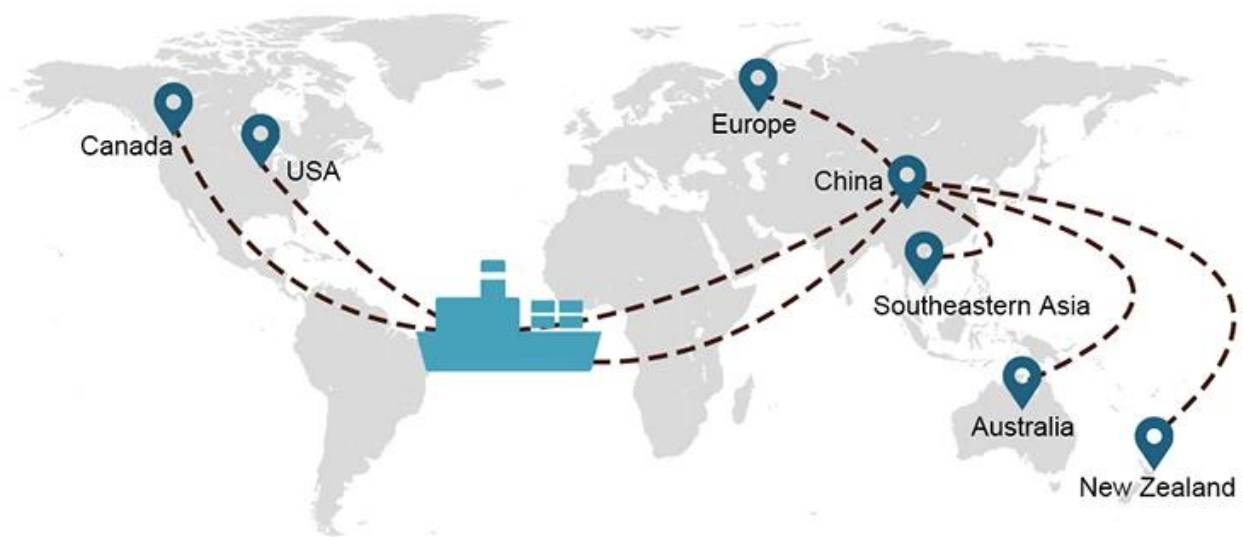

Shipping Choice

- **FCL** (Full Container Load is offered on a door-to-door or port-to-port basis and everything in between all over the world. We position containers at your facility to fit your schedule and offer flexible schedules to and from locations worldwide to meet most demanding shipping requirements. Whatever the destination is, we will deliver your cargo on time and within budget - **Across Borders, Across Continents, and Across the globe.**)
- **LCL** (With our Less than Container Load services, we offer guaranteed capacity, regular and frequent departures and a vast choice of destinations - whether on

Service Routes

Shipping Time

	USA/Canada	Europe	Japan	Southeast Asia	Australia	Other Countries
Sea Freight	DDP 18-22 days	DDP 20-25 days	DDP 5-7 days	DDP 5-7 days	Port to Port	

Shipping Procedure

1) Offer Shipping Schedule

19 Jun 2020

From Guangzhou to Davao Philippines fiberglass goo...

My parcel arrived earlier than expected here in Davao City, Philippines. Mr. Alex was very accommodating. He is very patient in answering queries and assisted me very well all throughout the process. Working with him and the company was a great experience and will definitely work with them again.

Supplier Service: **Very satisfied** (5 stars)

09 Jun 2020

On-time Shipment: **Very satisfied** (5 stars)

By sea for DDU service from Guangzhou Shenzhen do...

They are the best freight forwarder, most economical, fastest, best custom clearance, rapid domestic transport door to door service.