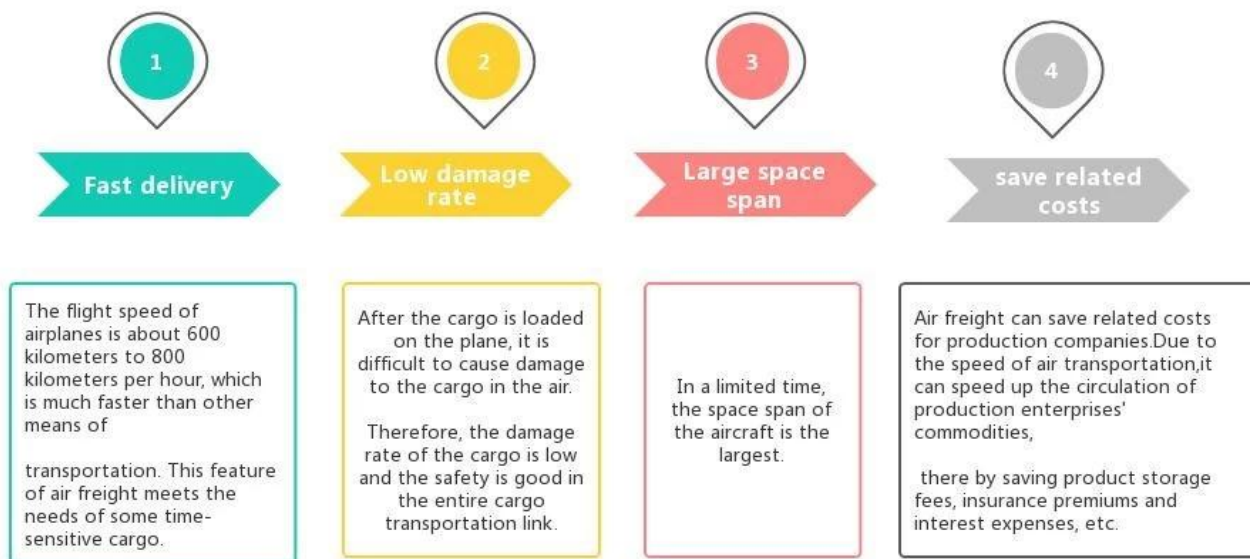

Professional and best price door to door sea freight service from China service FOB EXW DDP to Manila, Philippines

Advantages of air freight

Why choose sunny?

, No problem for us, we will do our best to open your heart.

main service

ocean freight : Cooperate with major shipping companies. Such as OOCL APLKline/ m SC/ HPL, stable shipping space and price.

air transport : PEK/ TSN/ TAO/ PVG/ NKG/ XMN/ CAN/SZX/ HKG/ DLC/ WUH and other major airports in China, with competitive air freight rates