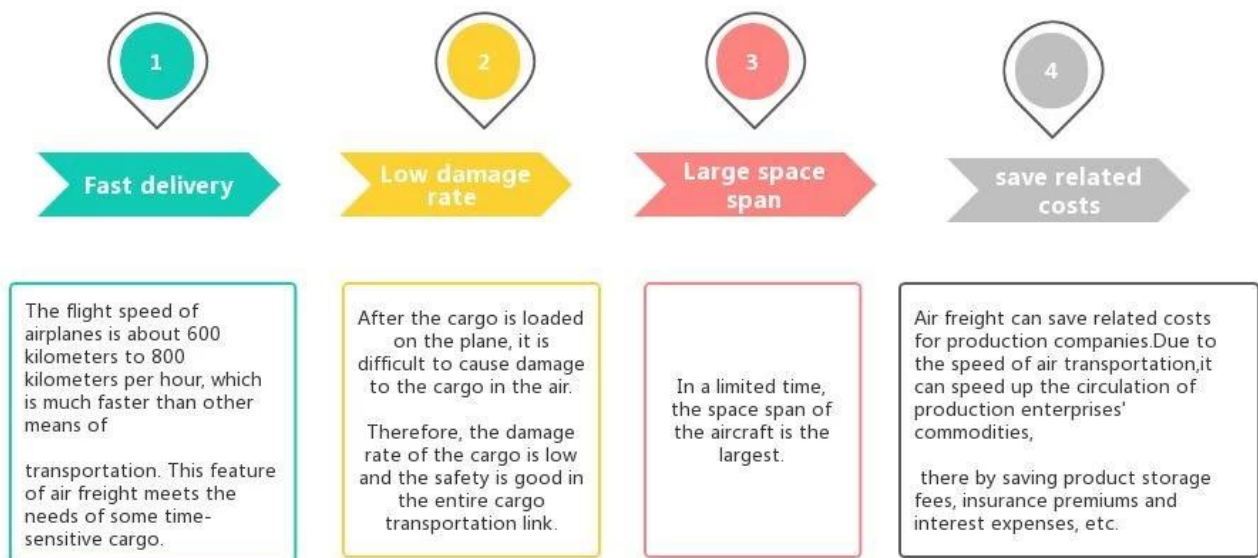

Professional cargo transport [Air freight](#) from China to Netherlands door to door services color block

Advantages of Air Freight

Why choose Sunny?

□ **Door to port, door to door**, no problems for us, and we try our best door to your heart.

Main Service

Sea Freight : Cooperate with main vessel company.like OOCL APLKline/ MSC/ HPL, stable shipping space and price.

Air Freight : Departure from main air port in China, like PEK/ TSN/ TAO/ PVG/ NKG/ XMN/ CAN/SZX/ HKG/ DLC/ WUH, with competitively air shipping rates