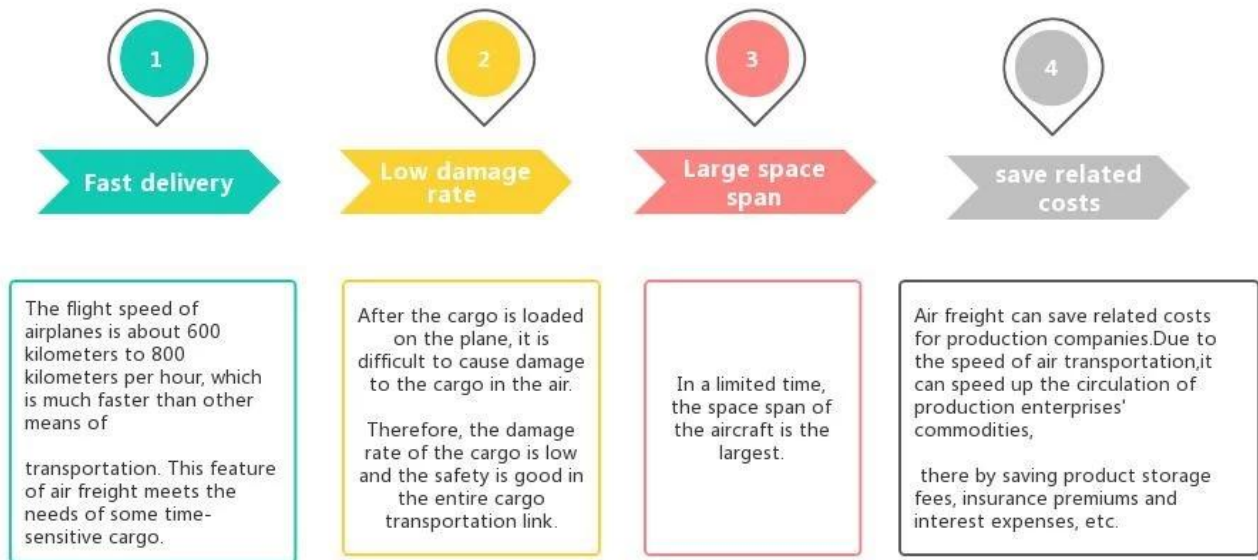

Professional cargo transport [Air freight](#) from China to Netherlands door to door services agent shipping china

**SUNNY WORLDWIDE**

**SHIPPING SERVICE**

**Advantages of Air Freight**

## Main Service

**Sea Freight** : Cooperate with main vessel company.like OOCL APLKline/ MSC/ HPL, stable shipping space and price.

**Air Freight** : Departure from main air port in China, like PEK/ TSN/ TAO/ PVG/ NKG/ XMN/ CAN/SZX/ HKG/ DLC/ WUH, with competitively air shipping rates