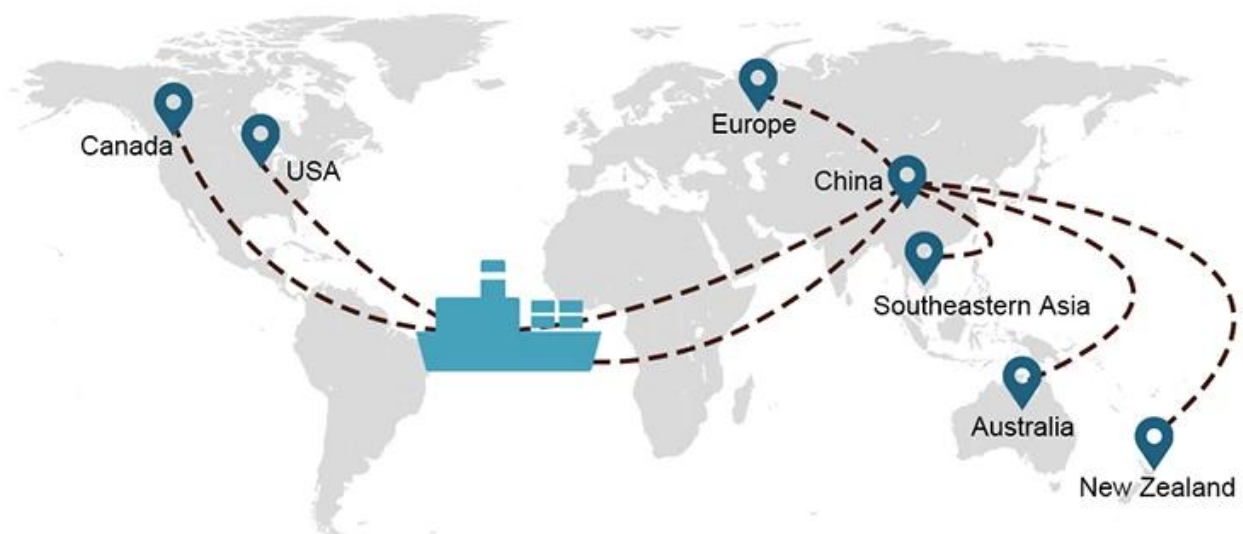

Shipping Choice

- **FCL** (Full Container Load is offered on a door-to-door or port-to-port basis and everything in between all over the world. We position containers at your facility to fit your schedule and offer flexible schedules to and from locations worldwide to meet most demanding shipping requirements. Whatever the destination is, we will deliver your cargo on time and within budget - **Across Borders, Across Continents, and Across the globe.**)
- **LCL** (With our Less than Container Load services, we offer guaranteed capacity, regular and frequent departures and a vast choice of destinations - whether on

Service Routes

Shipping Time

	USA/Canada	Europe	Japan	Southeast Asia	Australia	Other Countries
Sea Freight	DDP 18-22 days	DDP 20-25 days	DDP 5-7 days	DDP 5-7 days	Port to Port	

Shipping Procedure

1) Offer Shipping Schedule

19 Jun 2020

From Guangzhou to Davao Philippines fiberglass goo...

My parcel arrived earlier than expected here in Davao City, Philippines. Mr. Alex was very accommodating. He is very patient in answering queries and assisted me very well all throughout the process. Working with him and the company was a great experience and will definitely work with them again.

Supplier Service: **Very satisfied** (5 stars)

09 Jun 2020

On-time Shipment: **Very satisfied** (5 stars)

By sea for DDU service from Guangzhou Shenzhen do...

They are the best freight forwarder, most economical, fastest, best custom clearance, rapid domestic transport door to door service.