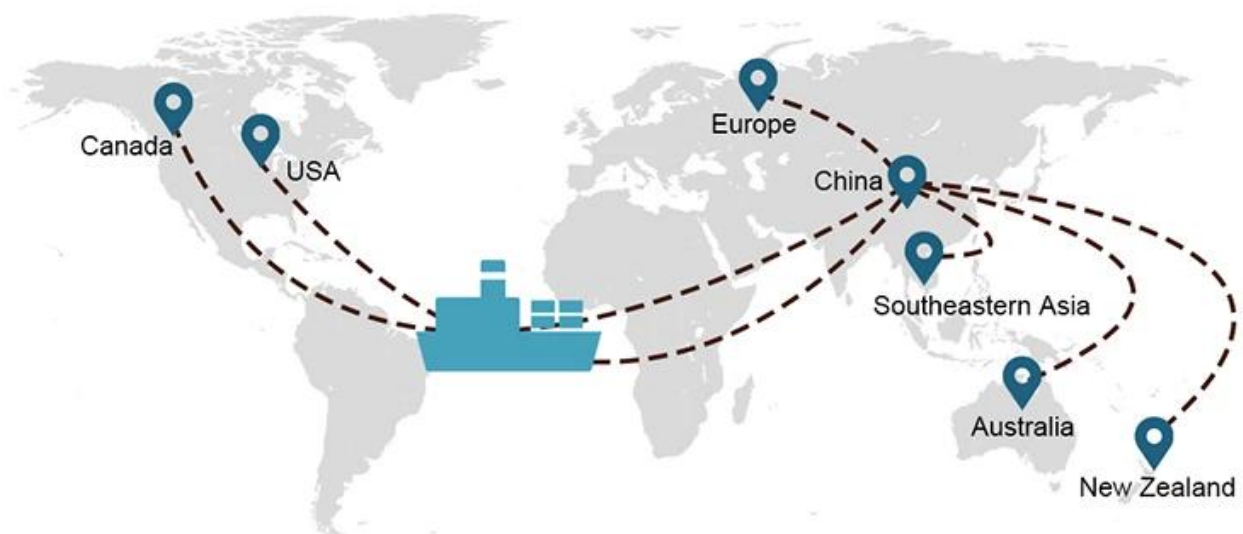

## 1) International Sea Transport Resources

We work with lots of shipowners, which can help ship your cargo anywhere in the world with a rich network of shipping routes.

## Shipping Choice

- **FCL** ( Full Container Load is offered on a door-to-door or port-to-port basis and everything in between all over the world. We position containers at your facility to fit your schedule and offer flexible schedules to and from locations worldwide to meet most demanding shipping requirements. Whatever the destination is, we will deliver your cargo on time and within budget - **Across Borders, Across Continents, and Across the globe.** )
- **LCL** ( With our Less than Container Load services, we offer guaranteed capacity, regular and frequent departures and a vast choice of destinations - whether on

## Shipping Time

	<b>USA/Canada</b>	<b>Europe</b>	<b>Japan</b>	<b>Southeast Asia</b>	<b>Australia</b>	<b>Other Countries</b>
<b>Sea Freight</b>	<b>DDP 18-22 days</b>	<b>DDP 20-25 days</b>	<b>DDP 5-7 days</b>	<b>DDP 5-7 days</b>	<b>Port to Port</b>	

19 Jun 2020

From Guangzhou to Davao Philippines fiberglass goo...

My parcel arrived earlier than expected here in Davao City, Philippines. Mr. Alex was very accommodating. He is very patient in answering queries and assisted me very well all throughout the process. Working with him and the company was a great experience and will definitely work with them again.