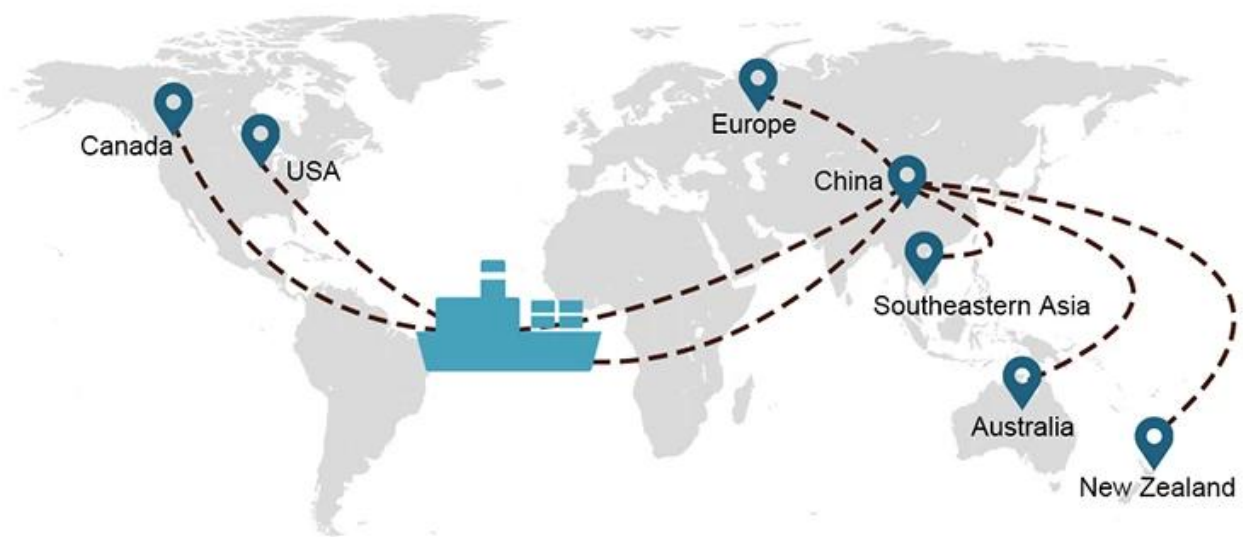

Sea Freight Forwarder Service From China To Malaysia Thailand Philippines Door To Door

SEA FREIGHT is a versatile service we offer to those wishing to transport larger consignments that are not time-sensitive.

Shipping Choice

- **FCL** (Full Container Load is offered on a door-to-door or port-to-port basis and everything in between all over the world. We position containers at your facility to fit your schedule and offer flexible schedules to and from locations worldwide to meet most demanding shipping requirements. Whatever the destination is, we will deliver your cargo on time and within budget - **Across Borders, Across Continents, and Across the globe.**)
- **LCL** (With our Less than Container Load services, we offer guaranteed capacity, regular and frequent departures and a vast choice of destinations - whether on

Service Routes

Shipping Time

	USA/Canada	Europe	Japan	Southeast Asia	Australia	Other Countries
Sea Freight	DDP 18-22 days	DDP 20-25 days	DDP 5-7 days	DDP 5-7 days	Port to Port	

Shipping Procedure

1) Offer Shipping Schedule

19 Jun 2020

From Guangzhou to Davao Philippines fiberglass goo...

My parcel arrived earlier than expected here in Davao City, Philippines. Mr. Alex was very accommodating. He is very patient in answering queries and assisted me very well all throughout the process. Working with him and the company was a great experience and will definitely work with them again.