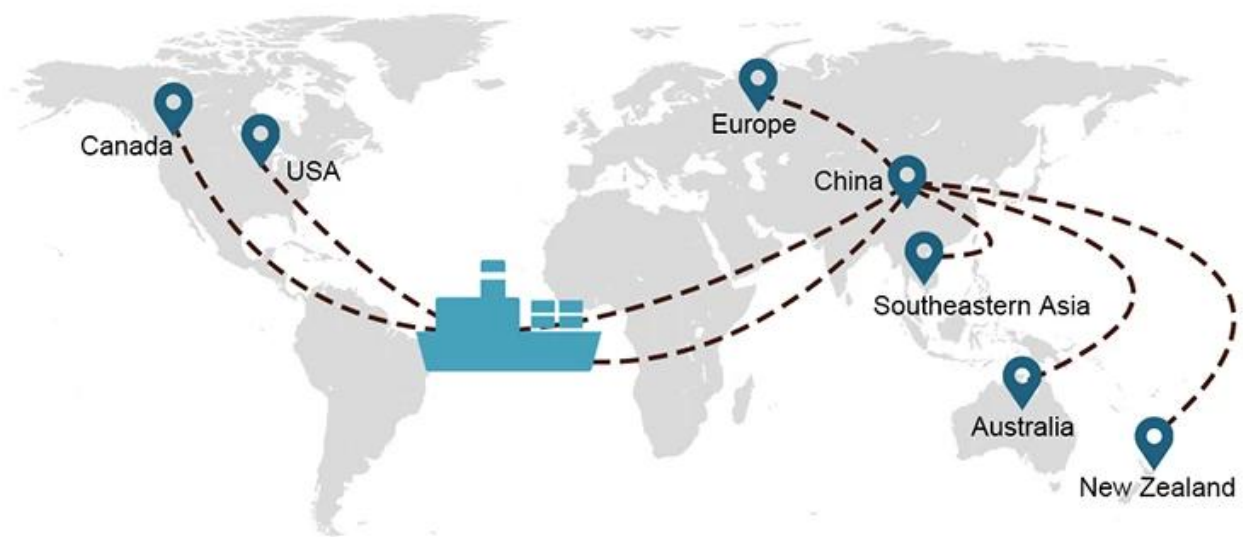

Sea Freight LCL FCL 20FT 40FT Dropshipping Agent From China To Canada China Shipping Agent

SEA FREIGHT is a versatile service we offer to those wishing to transport larger consignments that are not time-sensitive.

Shipping Choice

- **FCL** (Full Container Load is offered on a door-to-door or port-to-port basis and everything in between all over the world. We position containers at your facility to fit your schedule and offer flexible schedules to and from locations worldwide to meet most demanding shipping requirements. Whatever the destination is, we will deliver your cargo on time and within budget - **Across Borders, Across Continents, and Across the globe.**)
- **LCL** (With our Less than Container Load services, we offer guaranteed capacity, regular and frequent departures and a vast choice of destinations - whether on

Service Routes

Shipping Time

	USA/Canada	Europe	Japan	Southeast Asia	Australia	Other Countries
Sea Freight	DDP 18-22 days	DDP 20-25 days	DDP 5-7 days	DDP 5-7 days	Port to Port	

Shipping Procedure

1) Offer Shipping Schedule

19 Jun 2020

From Guangzhou to Davao Philippines fiberglass goo...

My parcel arrived earlier than expected here in Davao City, Philippines. Mr. Alex was very accommodating. He is very patient in answering queries and assisted me very well all throughout the process. Working with him and the company was a great experience and will definitely work with them again.