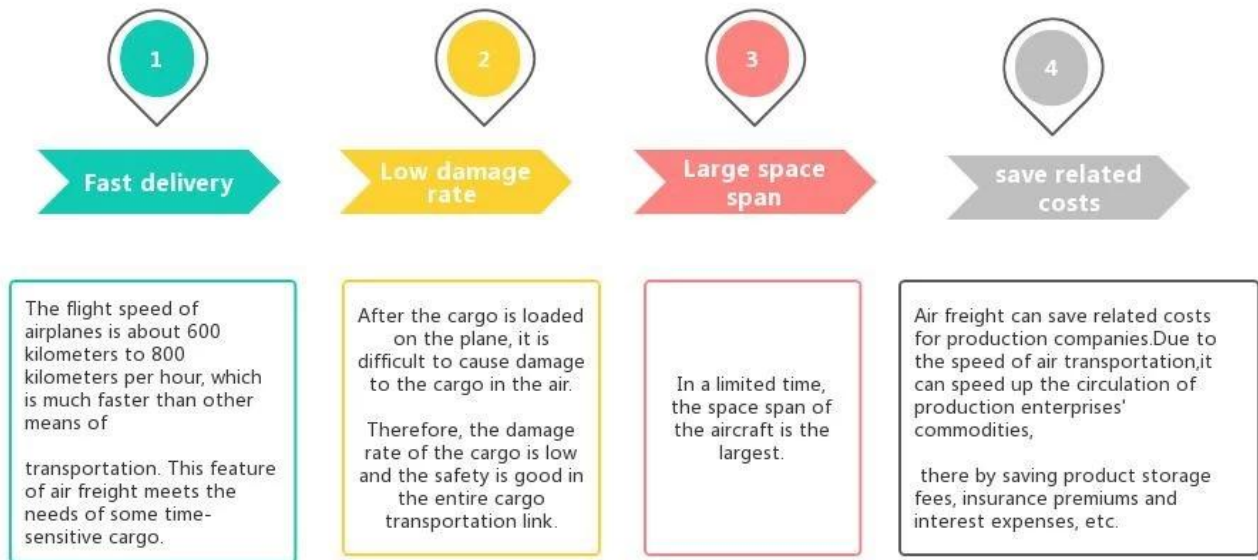

[Sea Freight](#) from China shipping to Thailand warehouse in Shenzhen [door to door](#) logistics services

**Advantages of Air Freight**

## Main Service

**Sea Freight** : Cooperate with main vessel company.like OOCL APLKline/ MSC/ HPL, stable shipping space and price.

**Air Freight** : Departure from main air port in China, like PEK/ TSN/ TAO/ PVG/ NKG/ XMN/ CAN/SZX/ HKG/ DLC/ WUH, with competitively air shipping rates