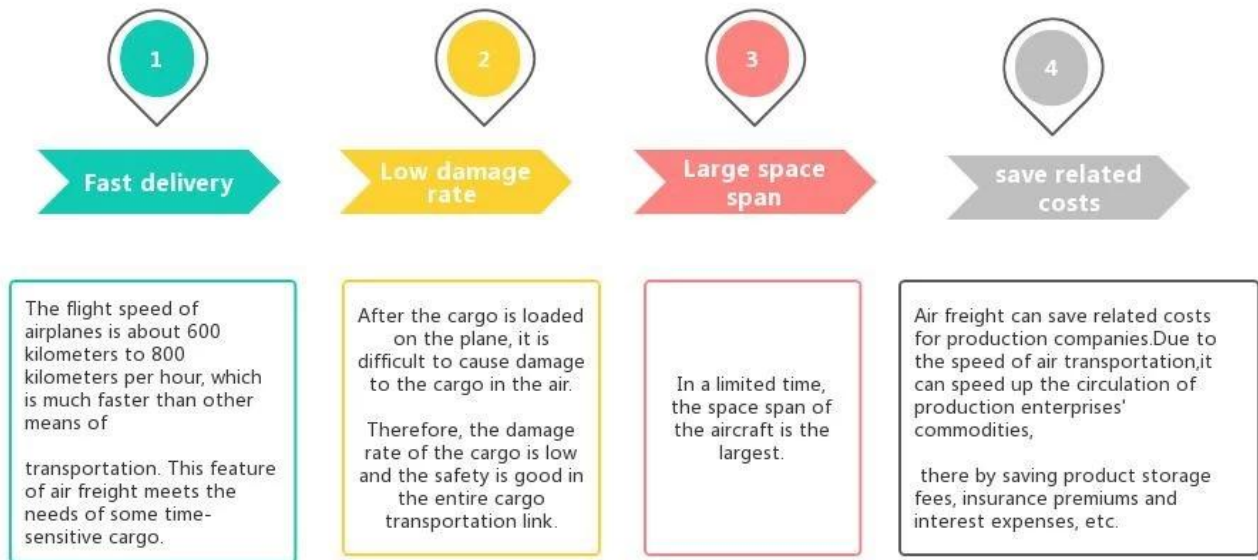

[Sea Freight](#) from China shipping to philippines FCL container warehouse in Shenzhen [door to door](#) logistics services

Advantages of Air Freight

Why choose Sunny?

□ **Door to port, door to door**, no problems for us, and we try our best door to your heart.

Main Service

Sea Freight : Cooperate with main vessel company.like OOCL APLKline/ MSC/ HPL, stable shipping space and price.

Air Freight : Departure from main air port in China, like PEK/ TSN/ TAO/ PVG/ NKG/ XMN/ CAN/SZX/ HKG/ DLC/ WUH, with competitively air shipping rates