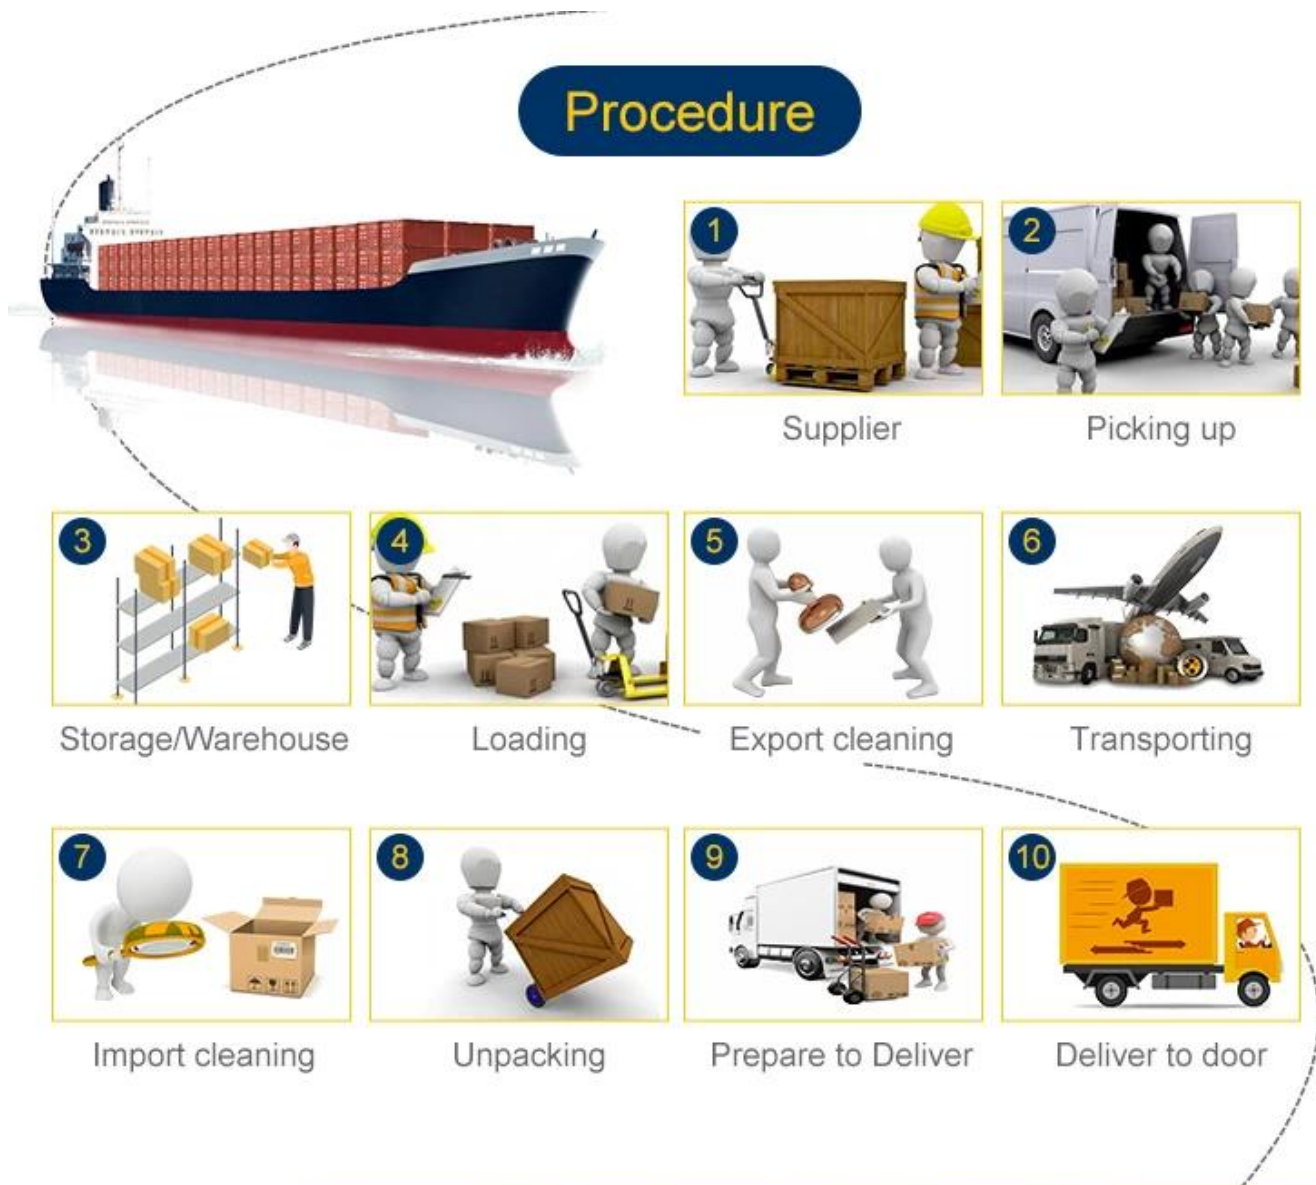

9. Dropshipping to protect your business secret.