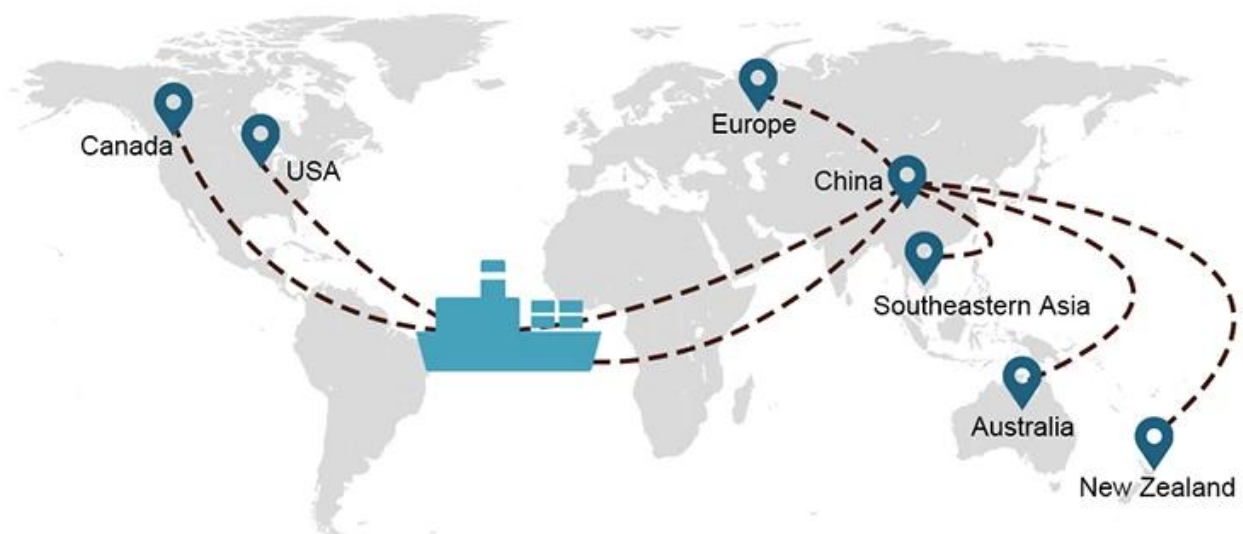

## 1) International Sea Transport Resources

We work with lots of shipowners, which can help ship your cargo anywhere in the world with a rich network of shipping routes.

## Shipping Choice

- **FCL** ( Full Container Load is offered on a door-to-door or port-to-port basis and everything in between all over the world. We position containers at your facility to fit your schedule and offer flexible schedules to and from locations worldwide to meet most demanding shipping requirements. Whatever the destination is, we will deliver your cargo on time and within budget - **Across Borders, Across Continents, and Across the globe.** )
- **LCL** ( With our Less than Container Load services, we offer guaranteed capacity, regular and frequent departures and a vast choice of destinations - whether on

## Shipping Time

	<b>USA/Canada</b>	<b>Europe</b>	<b>Japan</b>	<b>Southeast Asia</b>	<b>Australia</b>	<b>Other Countries</b>
<b>Sea Freight</b>	<b>DDP 18-22 days</b>	<b>DDP 20-25 days</b>	<b>DDP 5-7 days</b>	<b>DDP 5-7 days</b>	<b>Port to Port</b>	

 From Guangzhou to Davao Philippines fiberglass goo...  
★★★★★  
My parcel arrived earlier than expected here in Davao City, Philippines. Mr. Alex was very accommodating. He is very patient in answering queries and assisted me very well all throughout the process. Working with him and the company was a great experience and will definitely work with them again.