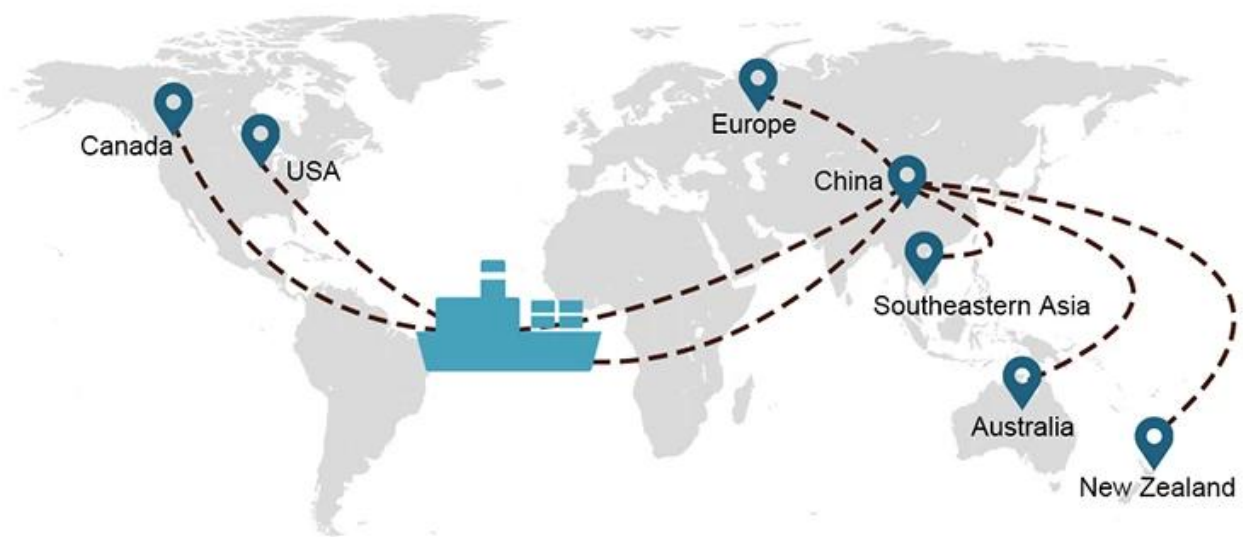

Best Price Shenzhen Shanghai International To Canada door to door Shipping To Port Sea Service Freight Forwarder

SEA FREIGHT is a versatile service we offer to those wishing to transport larger consignments that are not time-sensitive.

Shipping Choice

- **FCL** (Full Container Load is offered on a door-to-door or port-to-port basis and everything in between all over the world. We position containers at your facility to fit your schedule and offer flexible schedules to and from locations worldwide to meet most demanding shipping requirements. Whatever the destination is, we will deliver your cargo on time and within budget - **Across Borders, Across Continents, and Across the globe.**)
- **LCL** (With our Less than Container Load services, we offer guaranteed capacity, regular and frequent departures and a vast choice of destinations - whether on

Service Routes

Shipping Time

	USA/Canada	Europe	Japan	Southeast Asia	Australia	Other Countries
Sea Freight	DDP 18-22 days	DDP 20-25 days	DDP 5-7 days	DDP 5-7 days	Port to Port	

Shipping Procedure

1) Offer Shipping Schedule

19 Jun 2020

From Guangzhou to Davao Philippines fiberglass goo...

My parcel arrived earlier than expected here in Davao City, Philippines. Mr. Alex was very accommodating. He is very patient in answering queries and assisted me very well all throughout the process. Working with him and the company was a great experience and will definitely work with them again.