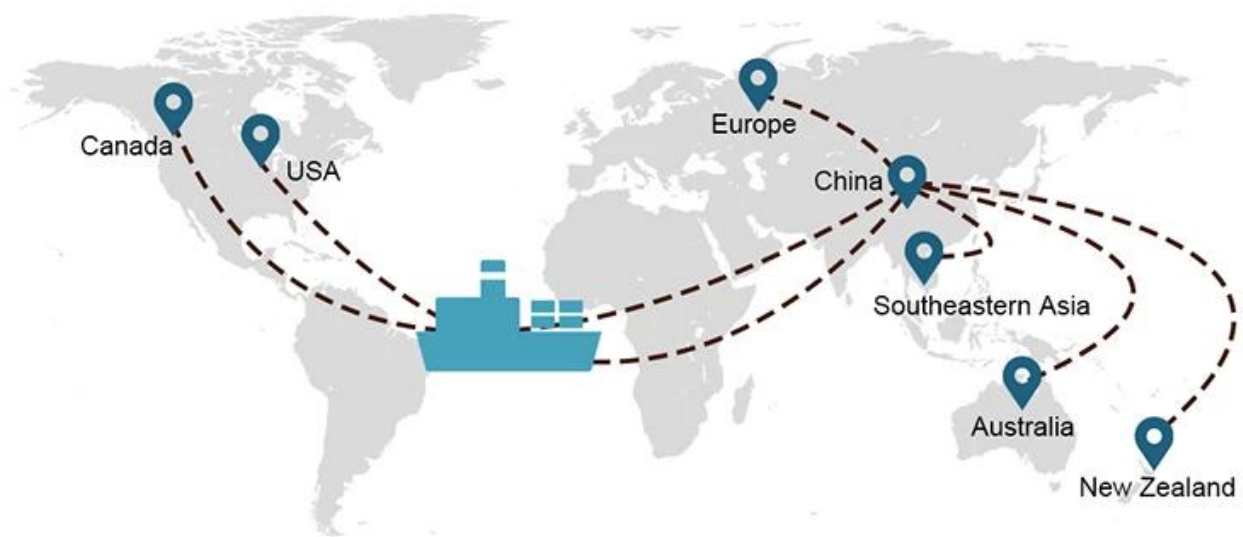

Shenzhen Shanghai International To USA door to door Shipping

SEA FREIGHT is a versatile service we offer to those wishing to transport larger consignments that are not time-sensitive.

It proves to be a more cost effective way of transporting non-urgent, bulk goods.

Shipping Choice

- **FCL** (Full Container Load is offered on a door-to-door or port-to-port basis and everything in between all over the world. We position containers at your facility to fit your schedule and offer flexible schedules to and from locations worldwide to meet most demanding shipping requirements. Whatever the destination is, we will deliver your cargo on time and within budget - **Across Borders, Across Continents, and Across the globe.**)
- **LCL** (With our Less than Container Load services, we offer guaranteed capacity, regular and frequent departures and a vast choice of destinations - whether on

Service Routes

Shipping Time

	USA/Canada	Europe	Japan	Southeast Asia	Australia	Other Countries
Sea Freight	DDP 18-22 days	DDP 20-25 days	DDP 5-7 days	DDP 5-7 days	Port to Port	

Shipping Procedure

1) Offer Shipping Schedule

19 Jun 2020

From Guangzhou to Davao Philippines fiberglass goo...

My parcel arrived earlier than expected here in Davao City, Philippines. Mr. Alex was very accommodating. He is very patient in answering queries and assisted me very well all throughout the process. Working with him and the company was a great experience and will definitely work with them again.