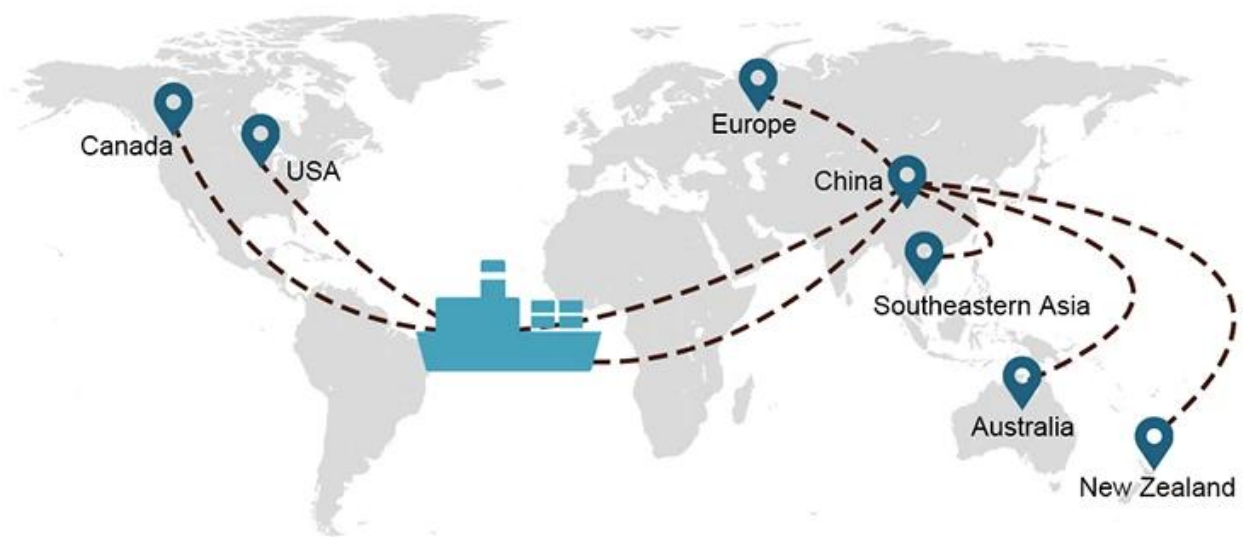

**Shenzhen Shanghai sea shipping To Canada door to door Shipping To Toronto
Vancouver**

SEA FREIGHT is a versatile service we offer to those wishing to transport larger consignments that are not time-sensitive.

Shipping Choice

- **FCL** (Full Container Load is offered on a door-to-door or port-to-port basis and everything in between all over the world. We position containers at your facility to fit your schedule and offer flexible schedules to and from locations worldwide to meet most demanding shipping requirements. Whatever the destination is, we will deliver your cargo on time and within budget - **Across Borders, Across Continents, and Across the globe.**)
- **LCL** (With our Less than Container Load services, we offer guaranteed capacity, regular and frequent departures and a vast choice of destinations - whether on

Service Routes

Shipping Time

	USA/Canada	Europe	Japan	Southeast Asia	Australia	Other Countries
Sea Freight	DDP 18-22 days	DDP 20-25 days	DDP 5-7 days	DDP 5-7 days	Port to Port	

Shipping Procedure

1) Offer Shipping Schedule

19 Jun 2020

From Guangzhou to Davao Philippines fiberglass goo...

My parcel arrived earlier than expected here in Davao City, Philippines. Mr. Alex was very accommodating. He is very patient in answering queries and assisted me very well all throughout the process. Working with him and the company was a great experience and will definitely work with them again.