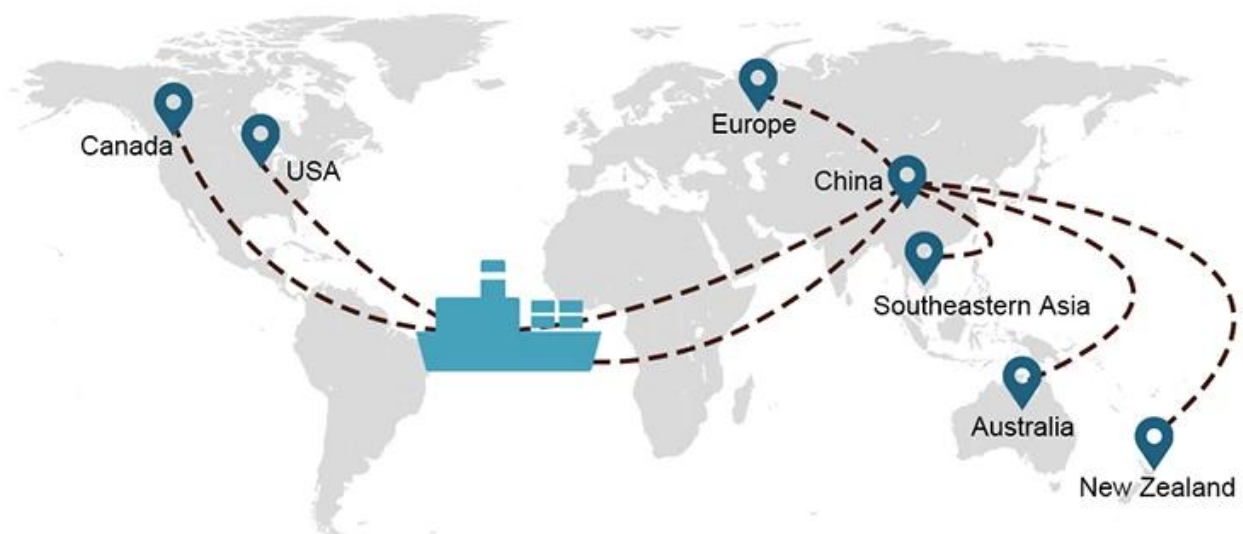

5) **Warehouse Service**

6) **Repacking Service**

7) **Shipping Insurance**

8) **Quality Checking Service**

9) **Consultation Service**

Shipping Choice

- **FCL** (Full Container Load is offered on a door-to-door or port-to-port basis and everything in between all over the world. We position containers at your facility to fit your schedule and offer flexible schedules to and from locations worldwide to meet most demanding shipping requirements. Whatever the destination is, we will deliver your cargo on time and within budget - **Across Borders, Across Continents, and Across the globe.**)
- **LCL** (With our Less than Container Load services, we offer guaranteed capacity, regular and frequent departures and a vast choice of destinations - whether on

Service Routes

Shipping Time

	USA/Canada	Europe	Japan	Southeast Asia	Australia	Other Countries
Sea Freight	DDP 18-22 days	DDP 20-25 days	DDP 5-7 days	DDP 5-7 days	Port to Port	

Shipping Procedure

1) Offer Shipping Schedule

19 Jun 2020

From Guangzhou to Davao Philippines fiberglass goo...

My parcel arrived earlier than expected here in Davao City, Philippines. Mr. Alex was very accommodating. He is very patient in answering queries and assisted me very well all throughout the process. Working with him and the company was a great experience and will definitely work with them again.