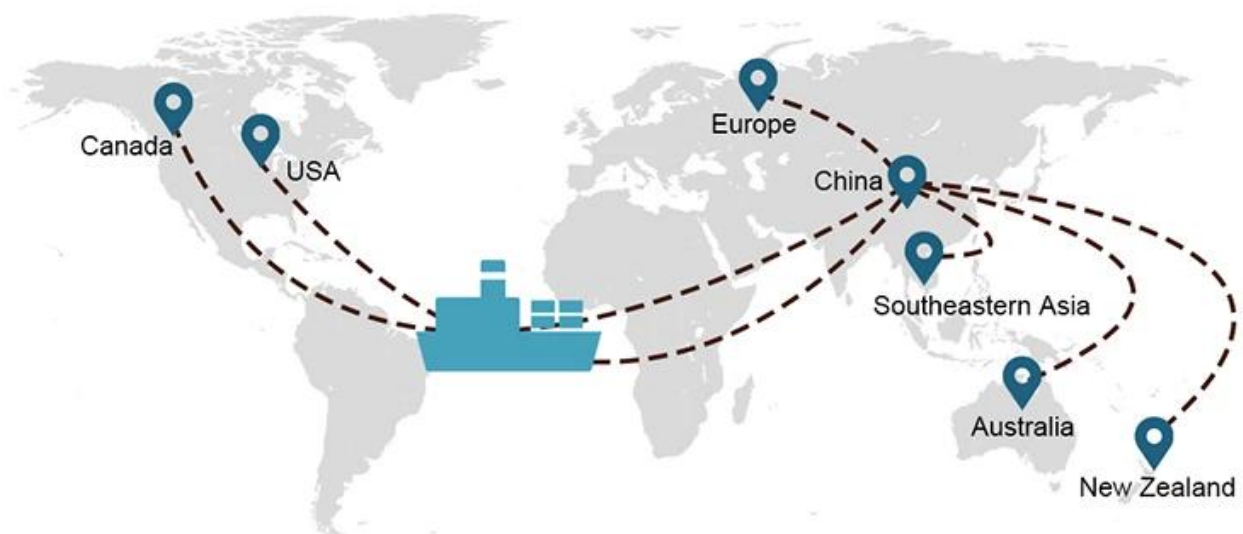

Shenzhen freight forwarder shipping city international service shipping agent to Gothenburg Stockholm sweden

SEA FREIGHT is a versatile service we offer to those wishing to transport larger consignments that are not time-sensitive.

5) **Warehouse Service**

6) **Repacking Service**

7) **Shipping Insurance**

8) **Quality Checking Service**

9) **Consultation Service**

Shipping Choice

- **FCL** (Full Container Load is offered on a door-to-door or port-to-port basis and everything in between all over the world. We position containers at your facility to fit your schedule and offer flexible schedules to and from locations worldwide to meet most demanding shipping requirements. Whatever the destination is, we will deliver your cargo on time and within budget - **Across Borders, Across Continents, and Across the globe.**)
- **LCL** (With our Less than Container Load services, we offer guaranteed capacity, regular and frequent departures and a vast choice of destinations - whether on

Service Routes

Shipping Time

	USA/Canada	Europe	Japan	Southeast Asia	Australia	Other Countries
Sea Freight	DDP 18-22 days	DDP 20-25 days	DDP 5-7 days	DDP 5-7 days	Port to Port	

Shipping Procedure

1) Offer Shipping Schedule

19 Jun 2020

From Guangzhou to Davao Philippines fiberglass goo...

My parcel arrived earlier than expected here in Davao City, Philippines. Mr. Alex was very accommodating. He is very patient in answering queries and assisted me very well all throughout the process. Working with him and the company was a great experience and will definitely work with them again.