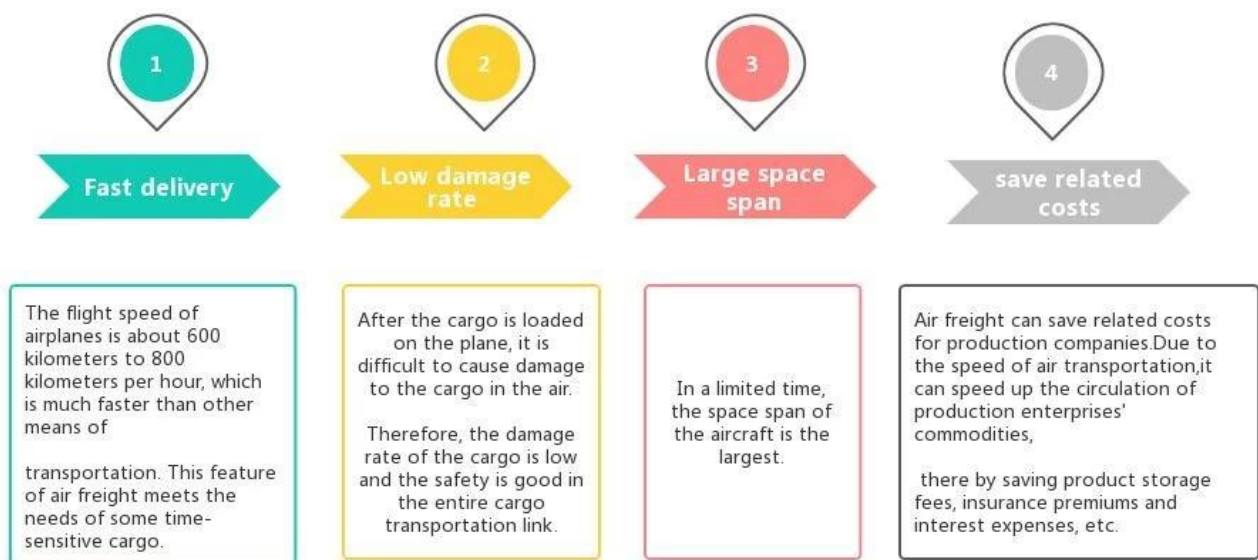

Shipping Agent Professional Shipping furniture from China to France

Advantages of Air Freight

Why choose Sunny?

□ **Door to port, door to door**, no problems for us, and we try our best door to your heart.

Main Service

Sea Freight : Cooperate with main vessel company.like OOCL APLKline/ MSC/ HPL, stable shipping space and price.

Air Freight : Departure from main air port in China, like PEK/ TSN/ TAO/ PVG/ NKG/ XMN/ CAN/SZX/ HKG/ DLC/ WUH, with competitively air shipping rates