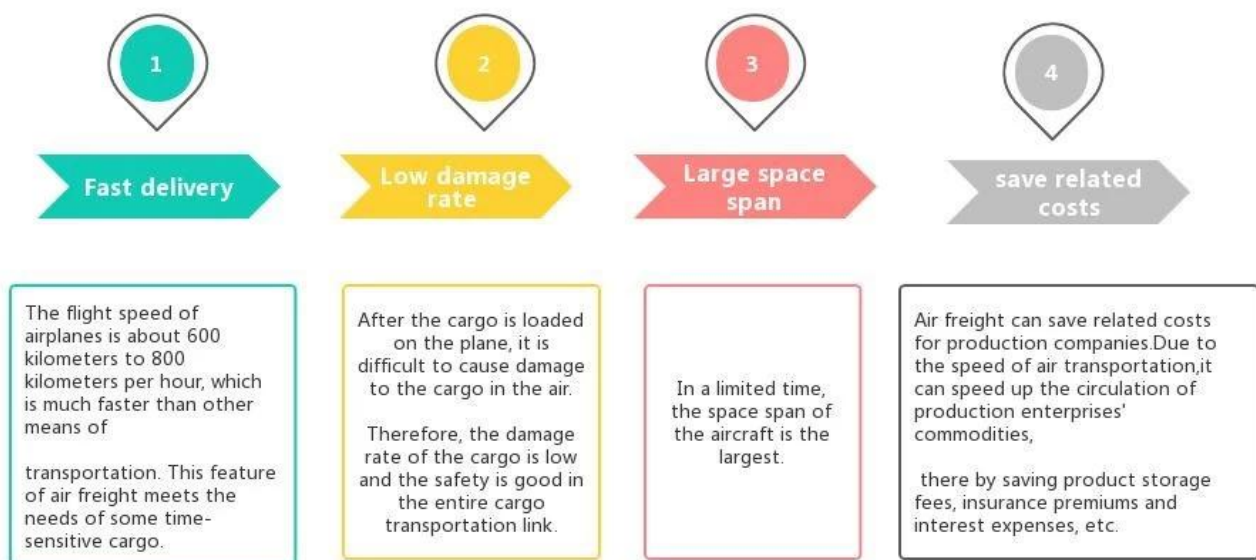

Shipping Agent Professional Shipping furnitures from China to Norway

Advantages of Air Freight

Why choose Sunny?

□ **Door to port, door to door**, no problems for us, and we try our best door to your heart.

Main Service

Sea Freight : Cooperate with main vessel company.like OOCL APLKline/ MSC/ HPL, stable shipping space and price.

Air Freight : Departure from main air port in China, like PEK/ TSN/ TAO/ PVG/ NKG/ XMN/ CAN/SZX/ HKG/ DLC/ WUH, with competitively air shipping rates