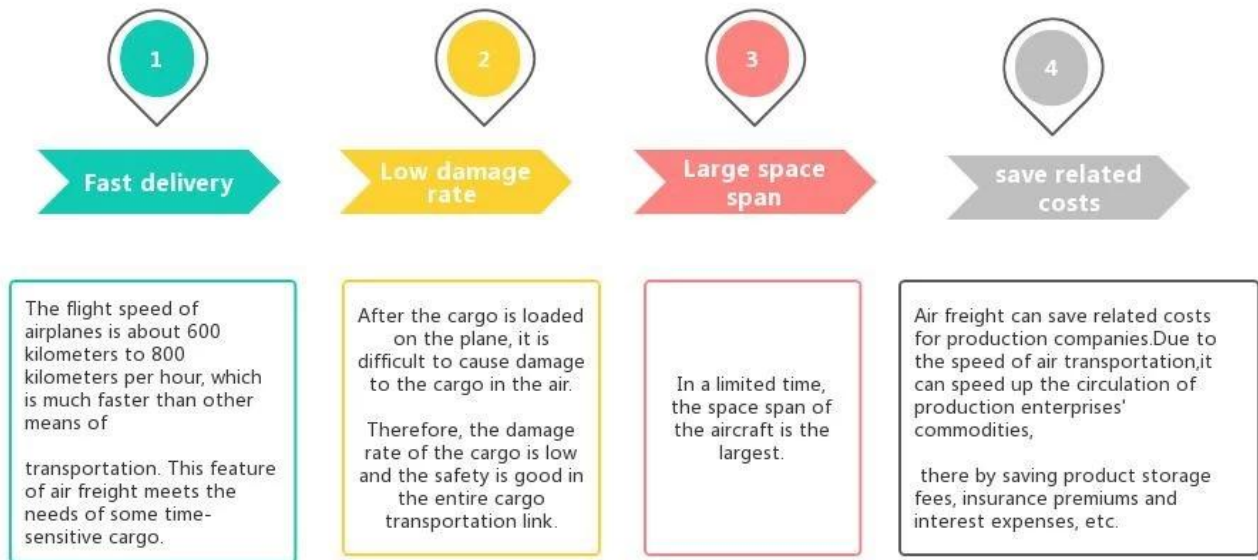

**Shipping Agent door to door from China to Canada  
Toronto shipping agent express delivery [by Air](#)**

**SUNNY WORLDWIDE**

**AIR SHIPPING**

**Advantages of Air Freight**

## Main Service

**Sea Freight** : Cooperate with main vessel company.like OOCL APLKline/ MSC/ HPL, stable shipping space and price.

**Air Freight** : Departure from main air port in China, like PEK/ TSN/ TAO/ PVG/ NKG/ XMN/ CAN/SZX/ HKG/ DLC/ WUH, with competitively air shipping rates